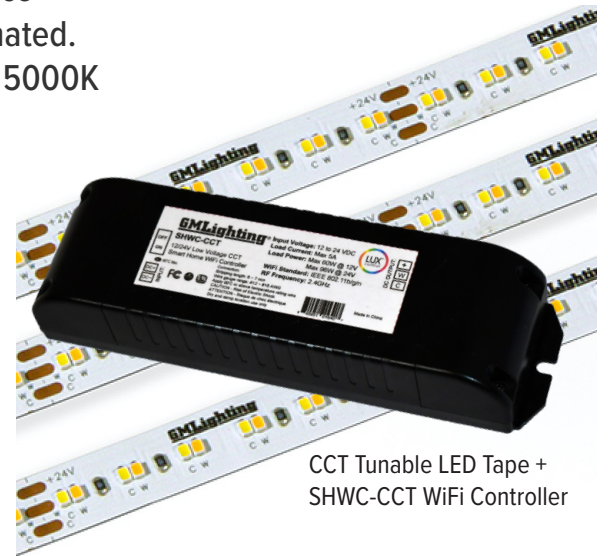

**Illumination, Circadian Health, Productivity, and Energy Efficiency**

Tunable white enables light to be ‘fine tuned’ over a spectrum of white color temps, therefore allowing subtle to stark ambiance changes to match the mood, the event, or the subject illuminated. Our Tunable White LED Tape can be adjusted from 2400K to 5000K through the use of a WiFi controller.

- Rated at 3W per foot
- Adjust color temp. from 2400K to 5000K
- 120° viewing angle
- Remote control with LUXcontrol™ App and controller
- Cuttable every 2” (6 pairs of diodes)
- Mounts with 3M VHB™ double stick tape
- Flexible tape to tape and tape to power connectors
- Maximum run on a given lead is 32’-8”
- Available in 16’-4” (5M) reel or per foot

CCT Tunable LED Tape + SHWC-CCT WiFi Controller

**ORDERING INFORMATION**

Example: LTR-S-TUN-24V-3.0W-16

Model	-	Series	-	Type	-	Voltage	-	Wattage	-	Reel Length
LTR	-	S	-	TUN	-	24V	-	3.0W	-	*16
LTR	-	S	-	TUN	-	24V	-	3.0W	-	*FT

## CONTROLLERS

Model	Description
SHWC-CCT	LUXcontrol™ Smart 2.4GHz WiFi Controller, CCT 12V/24V Low Voltage, 2-Channel / 3-Wire
SHWC-RGBW-RPT	Universal Smart Power Repeater