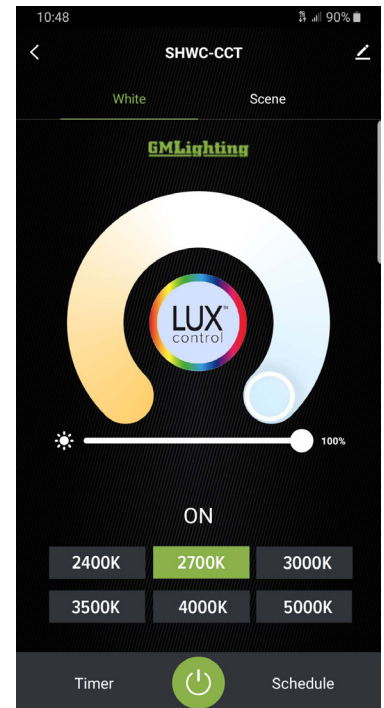

ACCESSORIES

Model	Description
LTR-S-TUN-SP	LTR-S-TUN splice connector
LTR-S-TUN-TPC60	LTR-S-TUN 60" adjustable tape to power connector
LTR-S-TUN-TTC3	LTR-S-TUN 3" adjustable tape to tape connector
LTR-S-TUN-TTC12	LTR-S-TUN 12" adjustable tape to tape connector
LTR-S-TUN-TTC24	LTR-S-TUN 24" adjustable tape to tape connector
LTR-S-TUN-TTC36	LTR-S-TUN 36" adjustable tape to tape connector
LTR-S-TUN-TTC60	LTR-S-TUN 60" adjustable tape to tape connector