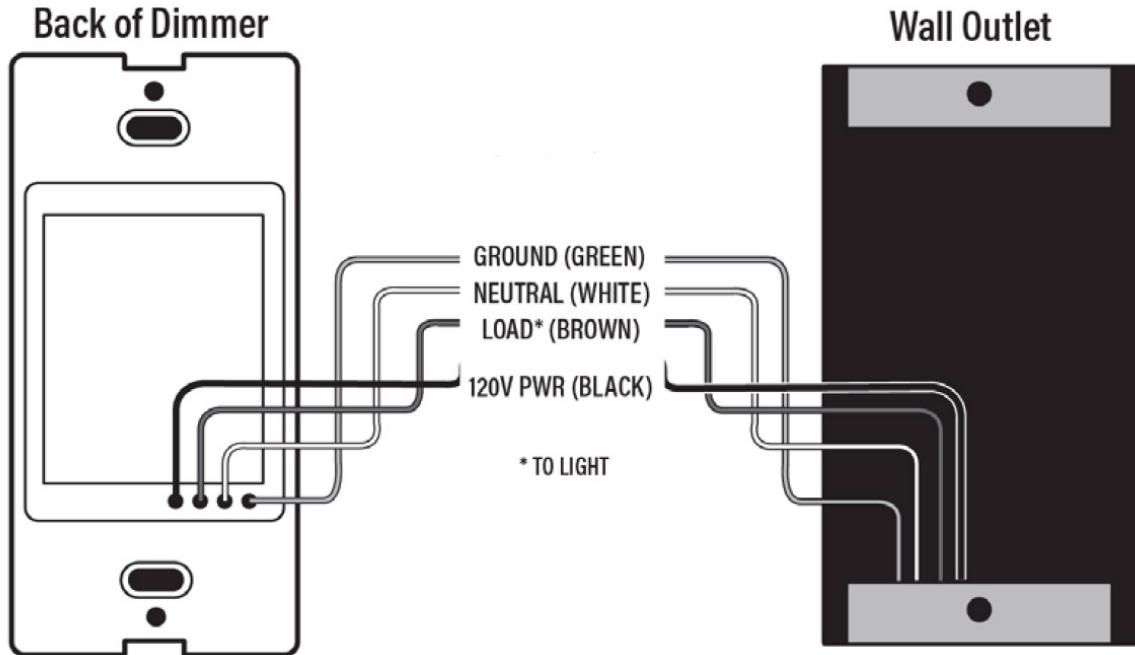

SMART WIFI DIMMER

SPECIFICATION SHEET

WIRING DIAGRAM

DIMENSIONS