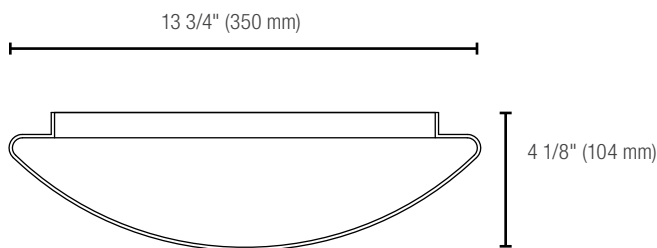

Project: _____ Type: _____

Drawn by: _____ Catalogue #: _____ Date: _____

Individual Spec Sheet

LENS

TRADITIONAL LED CEILING LUMINAIRE ACCESSORY

ORDERING INFORMATION

Order code: 68976
Model number: LEN-CLTD14
UPC: 069549023017
Case quantity: 5

PHYSICAL DATA

Size in. (mm): 13 3/4" (350)
Shape: Round
Lens material: Polystyrene
Lens finish: Frosted

COMPATIBLE PRODUCT

Order code	Model number	Type
68973	CLTD14-R24W-A-5CWH	14" TRADITIONAL LED CEILING LUMINAIRE

DIMENSIONS

Qty	Description	Price

I accept the specifications of the luminaire configuration mentioned above.

Name: _____

Company: _____

Signature: _____

Date: _____

Data is based upon tests performed in a controlled environment. Actual performance can vary depending on operating conditions.
All products are subject to change or may be discontinued any time without notice.