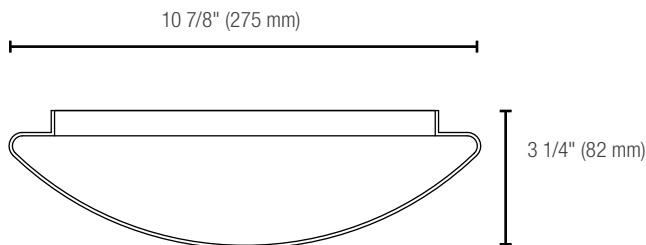

Project: _____ Type: _____

Drawn by: _____ Catalogue #: _____ Date: _____

Individual Spec Sheet

LENS

TRADITIONAL LED CEILING LUMINAIRE ACCESSORY

ORDERING INFORMATION

Order code: 68975
Model number: LEN-CLTD11
UPC: 069549023000
Case quantity: 5

PHYSICAL DATA

Size in. (mm): 10 7/8" (275)
Shape: Round
Lens material: Polystyrene
Lens finish: Frosted

COMPATIBLE PRODUCT

Order code	Model number	Type
68972	CLTD11-R20W-A-5CWH	11" TRADITIONAL LED CEILING LUMINAIRE

DIMENSIONS

Qty	Description	Price

I accept the specifications of the luminaire configuration mentioned above.

Name: _____

Company: _____

Signature: _____

Date: _____

Data is based upon tests performed in a controlled environment. Actual performance can vary depending on operating conditions. All products are subject to change or may be discontinued any time without notice.