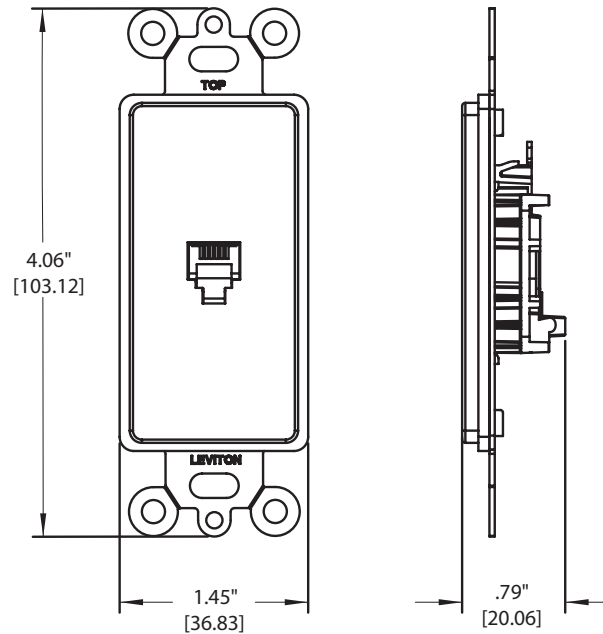

PRODUCT SPECIFICATIONS

40649-0xx

40649-0xx

40649

PART NUMBERS

| Description | White | Ivory | Lt. Almond | Gray | Brown | Black |
|--|-----------|-----------|------------|-----------|-----------|-----------|
| Decora Telephone Insert with One 6P4C Screw Terminal Connector | 40649-00W | 40649-00I | 40649-00T | 40649-0GY | 40649-00B | 40649-00E |