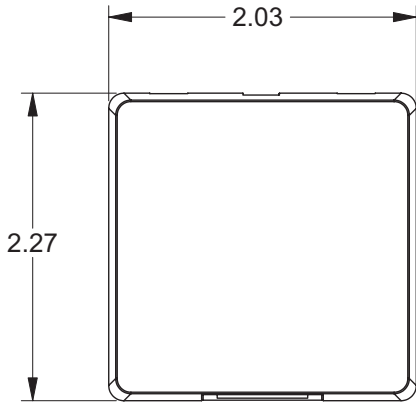

PART NUMBERS

Description	White	Light Almond	Ivory
Surface-Mount Telephone Box 6P4C Screw Terminal	4625A-24W	-	4625A-24I
Surface-Mount Telephone Box 6P6C Screw Terminal	4625A-26W	-	4625A-26I
Surface-Mount Telephone Box 8P8C Screw Terminal	40278-00W	-	40278-00I
Surface-Mount Telephone Box 8P8C with Shorting Bars RJ-31X Jack Screw Terminal	-	40278-SBT	40278-SBI