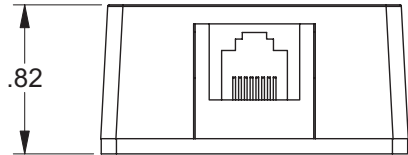

PART NUMBERS

Description	White	Light Almond	Ivory
Surface-Mount Telephone Box 6P4C Screw Terminal	4625A-24W	-	4625A-24I
Surface-Mount Telephone Box 6P6C Screw Terminal	4625A-26W	-	4625A-26I
Surface-Mount Telephone Box 8P8C Screw Terminal	40278-00W	-	40278-00I
Surface-Mount Telephone Box 8P8C with Shorting Bars RJ-31X Jack Screw Terminal	-	40278-SBT	40278-SBI

Leviton Network Solutions

2222 - 222nd St. SE
Bothell, WA 98021-4416

Asia / Pacific
T +1.631.812.6228
E infoasean@leviton.com

Canada
T +1.514.954.1840
E pcservice@leviton.com

Caribbean
T +1.954.593.1896
E infocaribbean@leviton.com

China
T +852.2774.9876
E infochina@leviton.com

Colombia
T +57.1.743.6045
E infocolombia@leviton.com

tel 1-800-824-3005
tel +1-425-486-2222
appeng@leviton.com
www.leviton.com

Europe
T +44.0.1592.772124
E customerserviceeu@leviton.com

Mexico
T +52.55.5082.1040
E lsamarketing@leviton.com

Middle East & Africa
T +971.4.247.9800
E lmeinfo@leviton.com

South Korea
T +82.2.3273.9963
E infokorea@leviton.com