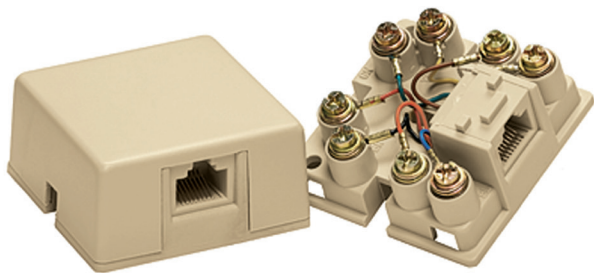

Surface-Mount Telephone Boxes

APPLICATION

Leviton Surface-Mount Telephone Boxes are ideal wherever telephone connections are needed. Available in 6P4C, 6P6C and 8P8C configurations, these boxes are durable and easy to install with screw terminals that ensure secure and reliable connections. For connection of monitored security systems, a shorting bars configuration (RJ31X) is also available providing for equipment disconnect upon security system activation and call-out.

SPECIFICATION

The Leviton Surface-Mount Telephone boxes shall be cULus listed and meet FCC Part 68. The Surface-Mount boxes shall be of two pieces, a base with the connector and terminals and a snap on cover. 6P4C, 6P6C, 8P8C, and 8P8C with shorting bars (supporting security system connection) options shall be available to support single or multiple line connections. Telephone boxes shall be supplied with mounting hardware to include screws and double-sided tape. Terminal designation shall be accomplished via color-coded leads supporting quick and simple termination.

FEATURES

- Screw terminal connections provide flexible, secure, and reliable performance
- Finish and color matches Leviton wallplates for a consistent look throughout the home or business
- Available for single 6P4C telephone line connection, 6P6C 3-line connection, 8P8C 4-line connection and 8P8C with shorting bars (for security applications)
- Mounting hardware and double-sided tape included

STANDARDS COMPLIANCE

- cULus Listed
- FCC Part 68

PHYSICAL SPECIFICATIONS

Dimensions: See page 2

Color: 4625A-24x: White, Ivory
4625A-26x: White, Ivory
40278-00x: White, Ivory
40278-SBx: Ivory, Light Almond