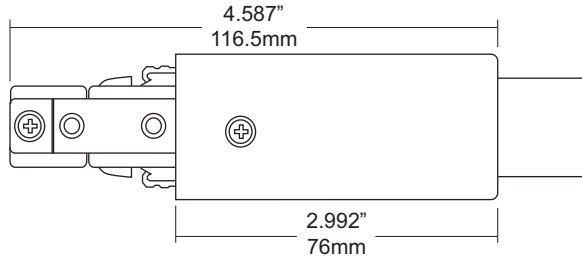

### DESCRIPTION

Live End conduit feed (7/8" knockout) for top or end feed. Available in three colours: Black, White and Brushed Nickel.