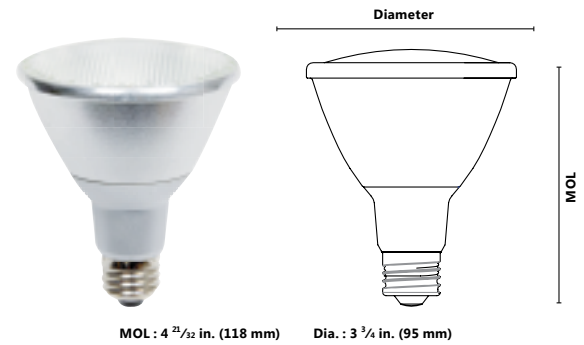

Technical Information Bulletin - LED

E-Lume™

Date: _____
In hands date of project: _____
Project name/Number: _____
Name of distributor: _____
Client #: _____
Name of end user: _____