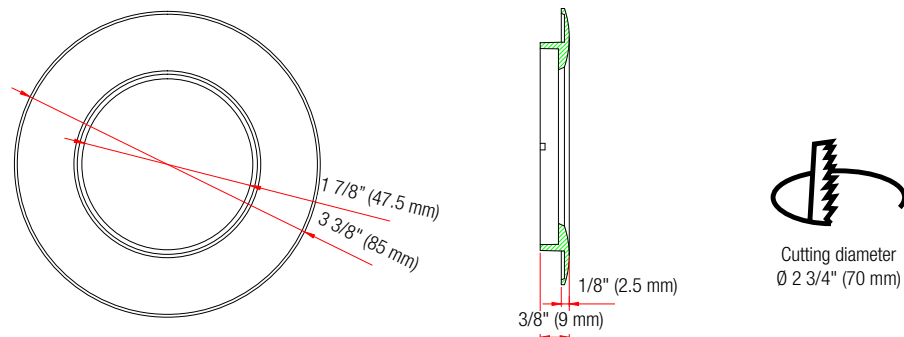

Project: _____ Type: _____

Drawn by: _____ Catalogue #: _____ Date: _____

Individual Spec Sheet

GIMBAL

TRIM

ORDERING INFORMATION

Order code: 65432
Model number: LED/DL/GIMBAL/3IN/TRIM/RND/FLAT/WH/STD
UPC: 069549654327
Case quantity: 96

PHYSICAL DATA

Shape: Round
Type: Flat
Trim material: Diecast aluminum
Colour: White
Aperture: Round
Aperture diameter: 1 7/8" (47.5 mm)
Diameter: 3 3/8" (85 mm)
Installation method: Twist-lock

COMPATIBLE MODULES¹

Order code	Model number
65420	LED/DL/GIMBAL/MOD/7W/30K/WH/STD
65421	LED/DL/GIMBAL/MOD/7W/40K/WH/STD
65981	LED/DL/GIMBAL/MOD/7W/30-22K/WH/STD

¹Gimbal LED Modules are sold separately.

DIMENSIONS

Qty	Description	Price

I accept the specifications of the luminaire configuration mentioned above.

Name: _____
Company: _____
Signature: _____

Date: _____

Data is based upon tests performed in a controlled environment. Actual performance can vary depending on operating conditions.
All products are subject to change or may be discontinued any time without notice.