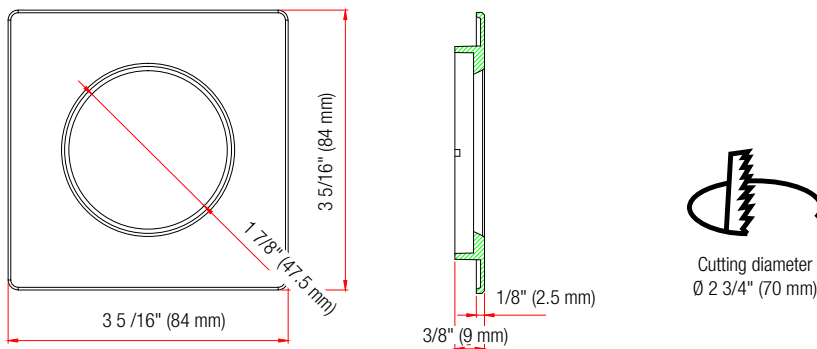

Project: _____ Type: _____

Drawn by: _____ Catalogue #: _____ Date: _____

Individual Spec Sheet

GIMBAL

TRIM

ORDERING INFORMATION

Order code: 65435
Model number: LED/DL/GIMBAL/3IN/TRIM/SQR/FLAT/BN/STD
UPC: 069549654358
Case quantity: 96

PHYSICAL DATA

Shape: Square
Type: Flat
Trim material: Diecast aluminum
Colour: Brushed Nickel
Aperture: Round
Aperture diameter: 1 7/8" (47.5 mm)
Diameter: 3 5/16" (84 mm)
Installation method: Twist-lock

COMPATIBLE MODULES¹

Order code	Model number
65422	LED/DL/GIMBAL/MOD/7W/30K/BN/STD
65423	LED/DL/GIMBAL/MOD/7W/40K/BN/STD
65982	LED/DL/GIMBAL/MOD/7W/30-22K/BN/STD

¹Gimbal LED Modules are sold separately.

DIMENSIONS

Qty	Description	Price

I accept the specifications of the luminaire configuration mentioned above.

Name: _____
Company: _____
Signature: _____

Date: _____

Data is based upon tests performed in a controlled environment. Actual performance can vary depending on operating conditions.
All products are subject to change or may be discontinued any time without notice.