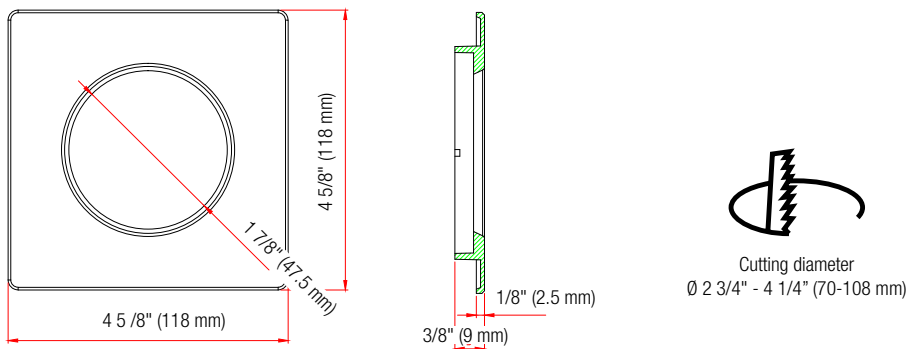

Project: _____ Type: _____

Drawn by: _____ Catalogue #: _____ Date: _____

Individual Spec Sheet

GIMBAL

TRIM

ORDERING INFORMATION

Order code: 65438
Model number: LED/DL/GIMBAL/4IN/TRIM/SQR/FLAT/WH/STD
UPC: 069549654389
Case quantity: 96

PHYSICAL DATA

Shape: Square
Type: Flat
Trim material: Diecast aluminum
Colour: White
Aperture: Round
Aperture diameter: 1 7/8" (47.5 mm)
Diameter: 4 5/8" (118 mm)
Installation method: Twist-lock

COMPATIBLE MODULES¹

Order code	Model number
65420	LED/DL/GIMBAL/MOD/7W/30K/WH/STD
65421	LED/DL/GIMBAL/MOD/7W/40K/WH/STD
65981	LED/DL/GIMBAL/MOD/7W/30-22K/WH/STD

¹Gimbal LED Modules are sold separately.

DIMENSIONS

Qty	Description	Price