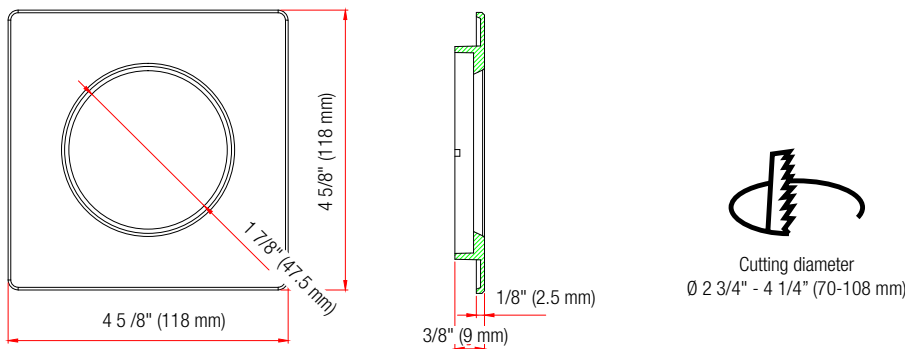

Project: _____ Type: _____

Drawn by: _____ Catalogue #: _____ Date: _____

Individual Spec Sheet

GIMBAL

TRIM

ORDERING INFORMATION

Order code: 65439
Model number: LED/DL/GIMBAL/4IN/TRIM/SQR/FLAT/BN/STD
UPC: 069549654396
Case quantity: 96

PHYSICAL DATA

Shape: Square
Type: Flat
Trim material: Diecast aluminum
Colour: Brushed Nickel
Aperture: Round
Aperture diameter: 1 7/8" (47.5 mm)
Diameter: 4 5/8" (118 mm)
Installation method: Twist-lock

COMPATIBLE MODULES¹

Order code	Model number
65422	LED/DL/GIMBAL/MOD/7W/30K/BN/STD
65423	LED/DL/GIMBAL/MOD/7W/40K/BN/STD
65982	LED/DL/GIMBAL/MOD/7W/30-22K/BN/STD

¹Gimbal LED Modules are sold separately.

DIMENSIONS

Qty	Description	Price

I accept the specifications of the luminaire configuration mentioned above.

Name: _____
Company: _____
Signature: _____

Date: _____

Data is based upon tests performed in a controlled environment. Actual performance can vary depending on operating conditions.
All products are subject to change or may be discontinued any time without notice.