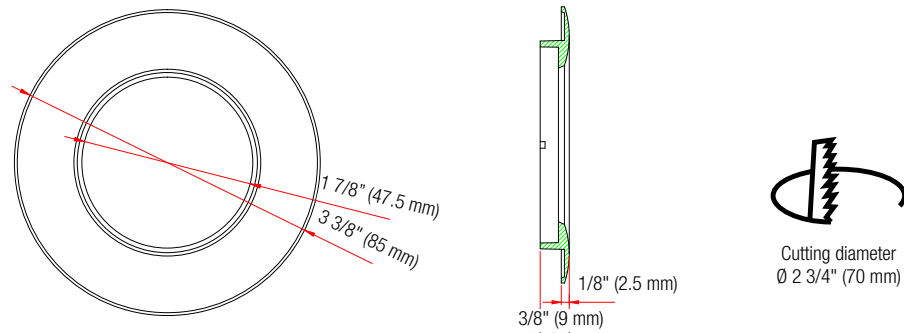

Project: _____ Type: _____

Drawn by: _____ Catalogue #: _____ Date: _____

Individual Spec Sheet

GIMBAL

TRIM

ORDERING INFORMATION

Order code: 66230
Model number: LED/DL/GIMBAL/3IN/TRIM/RND/FLAT/BK/STD
UPC: 069549662308
Case quantity: 96

PHYSICAL DATA

Shape: Round
Type: Flat
Trim material: Diecast aluminum
Colour: Black
Aperture: Round
Aperture diameter: 1 7/8" (47.5 mm)
Diameter: 3 3/8" (85 mm)
Installation method: Twist-lock

COMPATIBLE MODULES¹

Order code	Model number
65422	LED/DL/GIMBAL/MOD/7W/30K/BN/STD
65423	LED/DL/GIMBAL/MOD/7W/40K/BN/STD
65982	LED/DL/GIMBAL/MOD/7W/30-22K/BN/STD
65420	LED/DL/GIMBAL/MOD/7W/30K/WH/STD
65421	LED/DL/GIMBAL/MOD/7W/40K/WH/STD
65981	LED/DL/GIMBAL/MOD/7W/30-22K/WH/STD

¹Gimbal LED Modules are sold separately.

DIMENSIONS

Qty	Description	Price

I accept the specifications of the luminaire configuration mentioned above.

Name: _____
Company: _____
Signature: _____

Date: _____

Data is based upon tests performed in a controlled environment. Actual performance can vary depending on operating conditions.
All products are subject to change or may be discontinued any time without notice.

Cutting diameter
Ø 2 3/4" (70 mm)