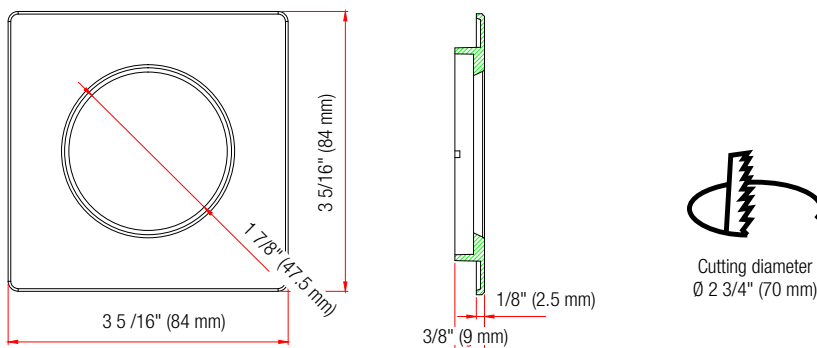

DIMENSIONS

Qty	Description	Price

I accept the specifications of the luminaire configuration mentioned above.

Name: _____
Company: _____
Signature: _____

Date: _____

Data is based upon tests performed in a controlled environment. Actual performance can vary depending on operating conditions.
All products are subject to change or may be discontinued any time without notice.