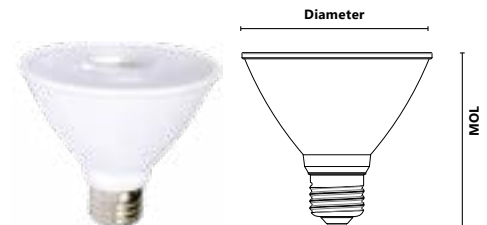

Order code: 66292
 Description: P30S/12W/27K/40/CHOICE/STD
 UPC: 69549662926
 Case quantity: 6

MOL : 3 3/4 in. (85mm) Dia. : 3 3/4 in. (95 mm)

PERFORMANCE DATA

Shape: PAR30SN
 Base: E26
 Watts(W): 12
 Volts (VAC): 120
 Colour temperature (K)**: 2 700
 Life L70 (hrs): 15 000
 Initial lumens (lm)*: 929
 Initial lumens per watt (lm/W): 77
 CRI: 92
 Beam angle (°): 40
 CBCP: 1 740
 Power factor: 0.93
 Operating temperature range: -20 °C to 40 °C (-4 °F to 104 °F)
 Traditional equivalent (W): 75

*Initial lumens range: +/- 10 % **Typical colour temperature range: +/- 10 %

COMPATIBLE DIMMERS

Legrand	HCL453P, RH703PTUTC
Cooper	AAL06, DAL06P, SLC03P
Leviton	6615, 6674, DSL06-1LZ, DSM10-1LZ, IPE04-1LZ, IPL06
Lutron	AYCL-253P, CTCL-153P, DVCL-153P, DVCL-253P, DVELV-300P, MACL-153P, PD-6WCL, SELV-300P