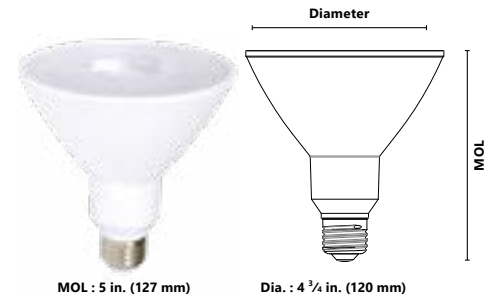

### ORDERING INFORMATION

Order code: 66301  
 Description: P38/16.5W/40K/25/CHOICE/STD  
 UPC: 69549663015  
 Case quantity: 6

### PERFORMANCE DATA

Shape: PAR38  
 Base: E26  
 Watts(W): 16.5  
 Volts (VAC): 120  
 Colour temperature (K)\*\*: 4 000  
 Life L70 (hrs): 15 000  
 Initial lumens (lm)\*: 1 548  
 Initial lumens per watt (lm/W): 94  
 CRI: 94  
 Beam angle (°): 25  
 CBCP: 6 067  
 Power factor: 0.9  
 Operating temperature range: -20 °C to 40 °C (-4 °F to 104 °F)  
 Traditional equivalent (W): 100