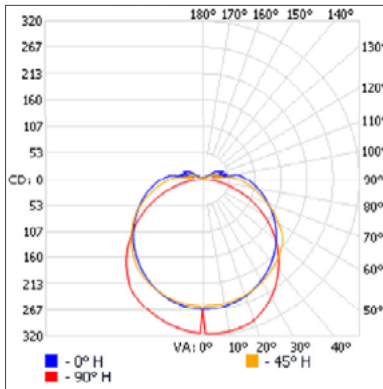

PERFORMANCE DATA

Watts (W): 15
Volts (VAC): 120
Colour temperature (K)¹: 3 000
Lumen output (lm)²: 1 050
Lumen per Watts (lm/W): 70
CRI: 90
Life L70 (h)³: 35 000
Beam angle (°): 120
THD (%): 15
Power factor: 0.95
Dimming: Forward and Reverse
Operating temp. range: -20 °C to 40 °C (-4 °F to 104 °F)

DIMENSIONS

PHOTOMETRIC DATA¹

67255 • UCFL/36IN/120V/15W/30K/FR/WH/STD • 1 133.1 lm

Polar candela distribution

¹ Complete IES files available on our website.

Zonal lumen summary

Zone	Lumens	% Fixture
0-30	221.6	19.6%
0-40	371.8	32.8%
0-60	698.5	61.6%
60-90	329.6	29.1%
70-100	235.8	20.8%
90-120	90.6	8%
0-90	1 028.1	90.7%
90-180	105.1	9.3%
0-180	1 133.1	100%

Illuminance at a distance

Center beam fc		Beam width	
1.7'	91.6 fc	6.6'	5.3'
3.3'	240.3 fc	12.8'	10.3'
5.0'	10.6 fc	19.4'	15.6'
6.7'	5.90 fc	25.9'	20.9'
8.3'	3.84 fc	32.1'	25.9'
10.0'	2.65 fc	38.7'	31.2'