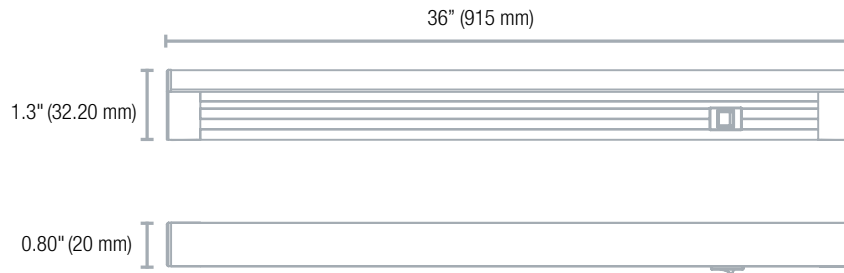

DIMENSIONS

PHOTOMETRIC DATA¹

67255 • UCFL/36IN/120V/15W/30K/FR/WH/STD • 1 133.1 lm