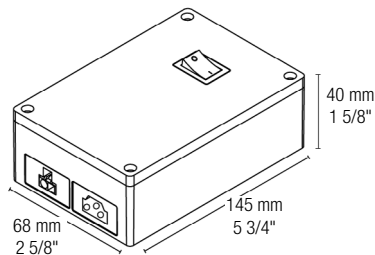

# HARDWIRE JUNCTION BOX 120 V

For Line Voltage 120 V Puck Lights, Fluo LED and LED Swivel

### DIMENSIONS