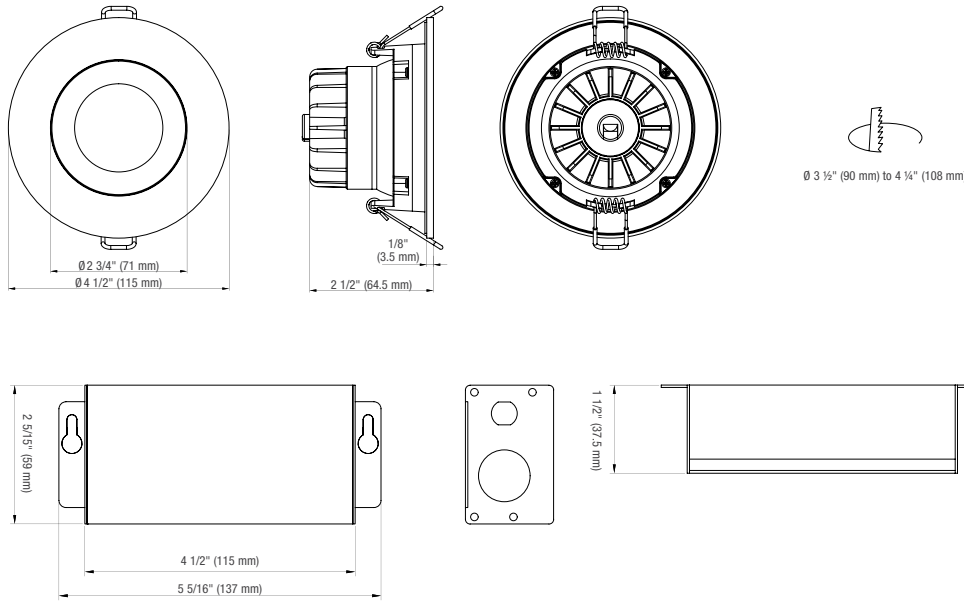

Individual Spec Sheet

GIMBAL HIGH OUTPUT LED GIMBAL DOWNLIGHT 3.5"

ORDERING INFORMATION

Order code: 67809
Model number: DL/GIMBAL/RND/12W/30K/WH/STD
UPC: 069549678095
Case quantity: 24

PHYSICAL DATA

Dimensions in. (mm): 3.5 (88.9)
Shape: Round
Finish: White
Lens type: Clear Polycarbonate

COMPATIBLE ACCESSORIES (order separately)

Order code	Model number	Type
66049	ACC/MPLATE/3.625IN/SQR/STD	Square mounting plate
66056	ACC/MPLATE/3.625IN/ADJ/STD	Adjustable mounting plate
66142	ACC/3/VAPOR BARRIER/STD	Vapor barrier extender
66820	ACC/MPLATE/3.625IN/HANG.BARS/STD	Mounting plate with hanger bars
66964 ¹	LPDL/ACC/6FT/EXTCABLE/FT6/STD	6' FT6 Extension cord

¹ Up to 10 FT6 extension cords can be connected together.

This lighting equipment complies with Canadian standard ICES-005 for use in residential applications.
 Data is based upon tests performed in a controlled environment.
 Actual performance can vary depending on operating conditions. Specifications are subject to change without notice.
 Lumens values from Energy Star reported data

DIMENSIONS

PHOTOMETRIC DATA¹

67809 • DL/GIMBAL/RND/12W/30K/WH/STD • 966.6 lm

Polar candela distribution

Zonal lumen summary

Zone	Lumens	% Fixture
0-30	777.5	80.4%
0-40	894.2	92.5%
0-60	955.5	98.9%
60-90	11.1	1.1%
70-100	3.5	0.4%
90-120	0	0%
0-90	966.6	100%
90-180	0	0%
0-180	966.6	100%