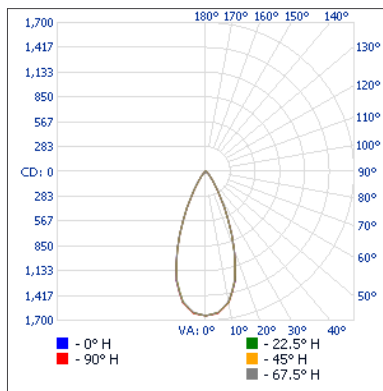

PERFORMANCE DATA

Watts (W): 12
Volts (VAC): 120
Colour temperature (K)¹: 3 000
Lumen output (lm)²: 920
Lumen per Watts (lm/W): 77
CRI: 90+
Life L70 (h)³: 50 000
Beam angle (°): 40
Environment: Wet location
THD (%): <20%
Power factor: >0.9
Frequency (Hz): 60
Operating temp. range: - 20 °C / - 4 °F to 45 °C / 113 °F
Cable rating: FT6
Dimmable: Yes

¹ Typical colour temperature range: +/- 5 %

² Lumen values are derived from photometric testing. Initial lumens range: +/- 10 %

³ Life hours are derived from IESNA LM80-08 testing report and projected per IESNA TM-21-11 extrapolations

DIMENSIONS

PHOTOMETRIC DATA¹

67809 • DL/GIMBAL/RND/12W/30K/WH/STD • 966.6 lm

Polar candela distribution

Zonal lumen summary

Zone	Lumens	% Fixture
0-30	777.5	80.4%
0-40	894.2	92.5%
0-60	955.5	98.9%
60-90	11.1	1.1%
70-100	3.5	0.4%
90-120	0	0%
0-90	966.6	100%
90-180	0	0%
0-180	966.6	100%

Illuminance at a distance

Center beam fc	Beam width
1.7'	1.4' 1.4'
3.3'	2.7' 2.6'
5.0'	4.0' 4.0'
6.7'	5.4' 5.4'
8.3'	6.7' 6.7'
10.0'	8.0' 8.0'

Vert. spread: 43.8°
Horiz. spread: 43.7°

¹ Complete IES files available on our website.