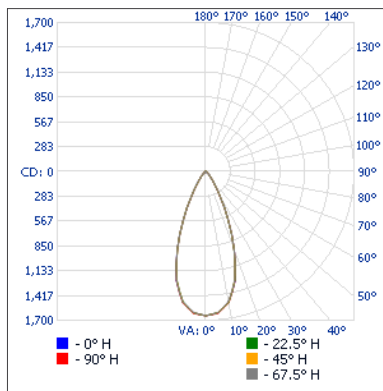

PERFORMANCE DATA

Watts (W): 12
Volts (VAC): 120
Colour temperature (K)¹: 3 000
Lumen output (lm)²: 920
Lumen per Watts (lm/W): 77
CRI: 90+
Life L70 (h)³: 50 000
Beam angle (°): 40
Environment: Wet location
THD (%): <20%
Power factor: >0.9
Frequency (Hz): 60
Operating temp. range: - 20 °C / - 4 °F to 45 °C / 113 °F
Cable rating: FT6
Dimmable: Yes

¹ Typical colour temperature range: +/- 5 %

² Lumen values are derived from photometric testing. Initial lumens range: +/- 10 %

³ Life hours are derived from IESNA LM80-08 testing report and projected per IESNA TM-21-11 extrapolations

DIMENSIONS

PHOTOMETRIC DATA¹

67811 • DL/GIMBAL/RND/12W/30K/BK/STD • 966.6 lm

Polar candela distribution

Zonal lumen summary

Zone	Lumens	% Fixture
0-30	777.5	80.4%
0-40	894.2	92.5%
0-60	955.5	98.9%
60-90	11.1	1.1%
70-100	3.5	0.4%
90-120	0	0%
0-90	966.6	100%
90-180	0	0%
0-180	966.6	100%

Illuminance at a distance

Center beam fc	Beam width
1.7'	1.4' 1.4'
3.3'	2.7' 2.6'
5.0'	4.0' 4.0'
6.7'	5.4' 5.4'
8.3'	6.7' 6.7'
10.0'	8.0' 8.0'

Vert. spread: 43.8°
Horiz. spread: 43.7°

¹ Complete IES files available on our website.