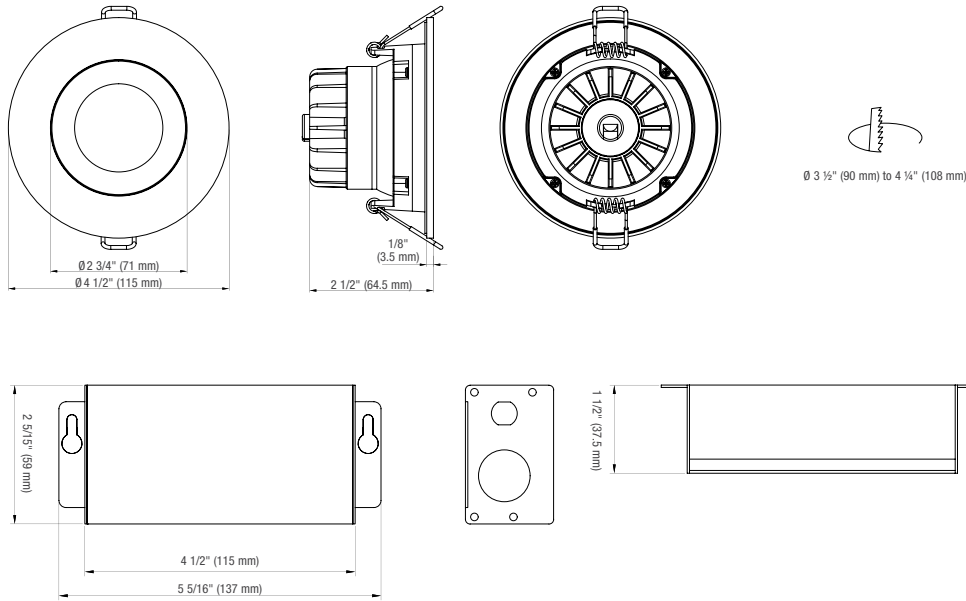

Individual Spec Sheet

GIMBAL HIGH OUTPUT LED GIMBAL DOWNLIGHT 3.5"

ORDERING INFORMATION

Order code: 67811
Model number: DL/GIMBAL/RND/12W/30K/BK/STD
UPC: 069549678118
Case quantity: 24

PHYSICAL DATA

Dimensions in. (mm): 3.5 (88.9)
Shape: Round
Finish: Black
Lens type: Clear Polycarbonate

COMPATIBLE ACCESSORIES (order separately)

Order code	Model number	Type
66049	ACC/MPLATE/3.625IN/SQR/STD	Square mounting plate
66056	ACC/MPLATE/3.625IN/ADJ/STD	Adjustable mounting plate
66142	ACC/3/VAPOR BARRIER/STD	Vapor barrier extender
66820	ACC/MPLATE/3.625IN/HANG.BARS/STD	Mounting plate with hanger bars
66964 ¹	LPDL/ACC/6FT/EXTCABLE/FT6/STD	6' FT6 Extension cord

¹ Up to 10 FT6 extension cords can be connected together.

This lighting equipment complies with Canadian standard ICES-005 for use in residential applications. Data is based upon tests performed in a controlled environment. Actual performance can vary depending on operating conditions. Specifications are subject to change without notice. Lumens values from Energy Star reported data

DIMENSIONS

PHOTOMETRIC DATA¹

67811 • DL/GIMBAL/RND/12W/30K/BK/STD • 966.6 lm

Polar candela distribution

Zonal lumen summary

Zone	Lumens	% Fixture
0-30	777.5	80.4%
0-40	894.2	92.5%
0-60	955.5	98.9%
60-90	11.1	1.1%
70-100	3.5	0.4%
90-120	0	0%
0-90	966.6	100%
90-180	0	0%
0-180	966.6	100%