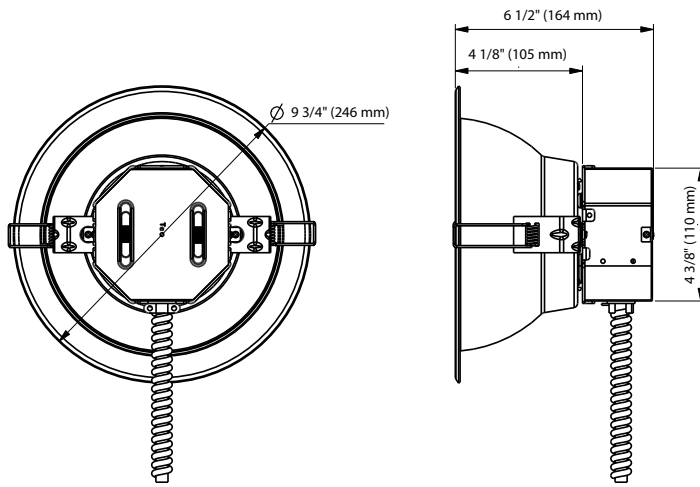

### PHYSICAL DATA

**Size in. (mm):** 9 3/4 (246)  
**Shape:** Round  
**Finish:** White  
**Lens type:** Frosted

### COMPATIBLE ACCESSORIES <sup>1</sup>

Order code	Model number	Type	Inner diameter (in)	Outer diameter (in)
66818 <sup>2</sup>	ACC/MPLATE/VELOCE8/HANG.BARS/STD	Mounting plate	8	N/A
68616	GOOF RING-8IN	Goof Ring	8 1/4	11 1/2

**DIMENSIONS**

**PHOTOMETRIC DATA<sup>1</sup>**

67936 • CDU8R-PS4Q/3CWH (35 W, 3 000 K) • 3 072.6 lm

**Polar candela distribution**

**Zonal lumen summary**

Zone	Lumens	% Fixture
0-30	1 205.9	39.4%
0-40	1 891.1	61.8%
0-60	2 786.2	91.4%
60-90	286.4	8.6%
0-90	3 072.6	100%

**Illuminance at a distance**

Center beam fc	Beam width
1.7'	3.2'
3.3'	6.2'
5.0'	9.4'
6.7'	12.6'
8.3'	15.6'
10.0'	18.8'

■ Vert. spread: 86.4°

<sup>1</sup> Complete IES files available on our website.

Qty	Description	Price