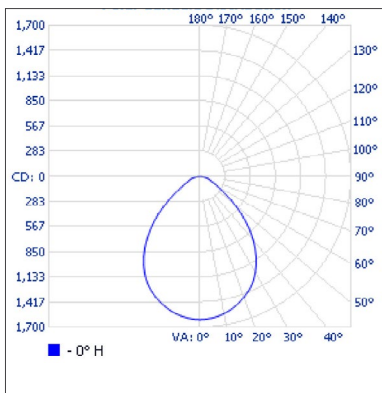

### PHYSICAL DATA

**Size in. (mm):** 9 3/4 (246)  
**Shape:** Round  
**Finish:** White  
**Lens type:** Frosted

### PERFORMANCE DATA

**Watts (W):** 20 / 25 / 30 / 35  
**Volts (VAC):** 120-347  
**Colour temperature (K)<sup>1</sup>:** 3 000 / 3 500 / 4 000  
**Lumen output (lm)<sup>2</sup>:** 1 850 / 2 200 / 2 700 / 3 000  
**Lumen per Watts (lm/W):** 90  
**CRI:** 90+  
**Life L70 (h)<sup>3</sup>:** 54 000  
**Beam angle (°):** 85  
**Environment:** Wet location  
**THD (%):** <20  
**Power factor:** >0.9  
**Frequency (Hz):** 50/60  
**Operating temp. range:** - 25 °C / - 4 °F to 40 °C / 104 °F  
**Dimmable:** No

**DIMENSIONS**

**PHOTOMETRIC DATA<sup>1</sup>**

67936 • CDU8R-PS4Q/3CWH (35 W, 3 000 K) • 3 072.6 lm

**Polar candela distribution**

**Zonal lumen summary**

Zone	Lumens	% Fixture
0-30	1 205.9	39.4%
0-40	1 891.1	61.8%
0-60	2 786.2	91.4%
60-90	286.4	8.6%
0-90	3 072.6	100%

**Illuminance at a distance**

Center beam fc	Beam width
1.7'	3.2'
3.3'	6.2'
5.0'	9.4'
6.7'	12.6'
8.3'	15.6'
10.0'	18.8'

■ Vert. spread: 86.4°

<sup>1</sup> Complete IES files available on our website.

Qty	Description	Price