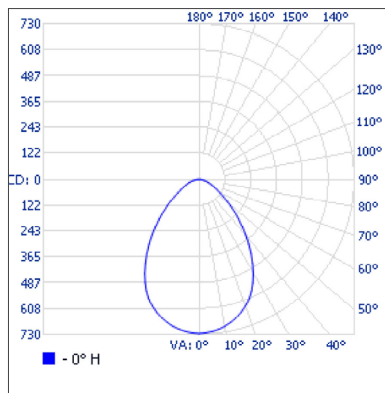

### PERFORMANCE DATA

**Watts (W):** 6 / 9 / 12 / 15  
**Volts (VAC):** 120-347  
**Colour temperature (K)<sup>1</sup>:** 3 000 / 3 500 / 4 000  
**Lumen output (lm)<sup>2</sup>:** 500 / 750 / 1 000 / 1 200  
**Lumen per Watts (lm/W):** 83  
**CRI:** 90+  
**Life L70 (h)<sup>3</sup>:** 54 000  
**Beam angle (°):** 75  
**Environment:** Wet location  
**THD (%):** <20  
**Power factor:** >0.9  
**Frequency (Hz):** 50/60  
**Operating temp. range:** - 25 °C / - 4 °F to 40 °C / 104 °F  
**Dimmable:** No

<sup>1</sup> Typical colour temperature range: +/- 5 %

<sup>2</sup> Lumen values are derived from photometric testing. Initial lumens range: +/- 10 %

<sup>3</sup> Life hours are derived from IESNA LM80-08 testing report and projected per IESNA TM-21-11 extrapolations

**DIMENSIONS**

**PHOTOMETRIC DATA<sup>1</sup>**

68420 • CDU4R-PS4Q/3CWH AZ (15 W, 3 000 W) • 1 235.0 lm

**Polar candela distribution**

**Zonal lumen summary**

Zone	Lumens	% Fixture
0-30	523.6	42.4%
0-40	789.1	63.9%
0-60	1 117.8	90.5%
60-90	117.2	9.5%
0-90	1 235.0	100%

**Illuminance at a distance**

Center beam fc	Beam width
1.7'	2.7'
3.3'	5.3'
5.0'	8.0'
6.7'	10.7'
8.3'	13.3'
10.0'	16.0'

Vert. spread: 77.5°

<sup>1</sup> Complete IES files available on our website.

Qty	Description	Price