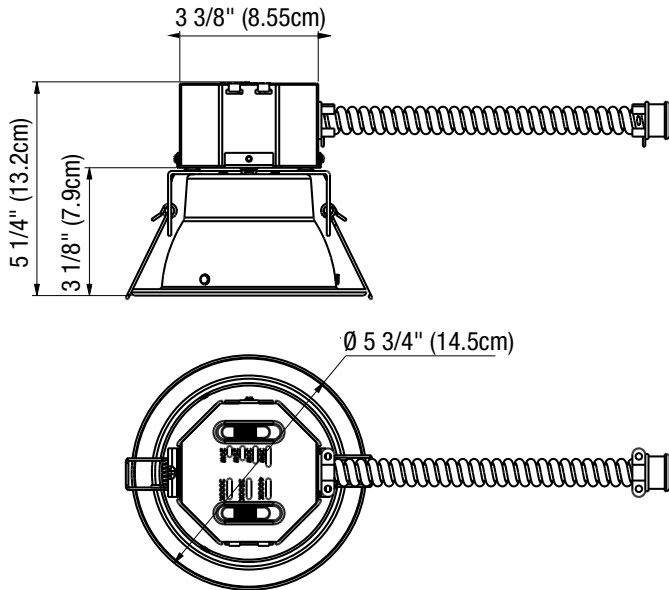

### PHYSICAL DATA

**Size in. (mm):** 5 3/4 (145)  
**Shape:** Round  
**Finish:** White  
**Baffle finish:** Alzak  
**Lens type:** Frosted

### COMPATIBLE ACCESSORIES <sup>1</sup>

Order code	Model number	Type	Inner diameter (in)	Outer diameter (in)
62772 <sup>2</sup>	ACC/MPLATE/4.75IN/HANG.BARS/STD	Mounting plate with hanger bars	4 3/4	N/A
68614	GOOF RING-4.75IN	Goof Ring	4 7/8	7 1/2

**DIMENSIONS**

**PHOTOMETRIC DATA<sup>1</sup>**

68420 • CDU4R-PS4Q/3CWH AZ (15 W, 3 000 W) • 1 235.0 lm

**Polar candela distribution**

**Zonal lumen summary**

Zone	Lumens	% Fixture
0-30	523.6	42.4%
0-40	789.1	63.9%
0-60	1 117.8	90.5%
60-90	117.2	9.5%
0-90	1 235.0	100%