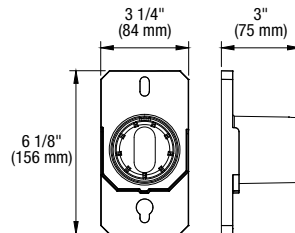

Project: _____ Type: _____

Drawn by: _____ Catalogue #: _____ Date: _____

Individual Spec Sheet

BRONZE WALL/POLE MOUNT ADAPTOR

ORDERING INFORMATION

Order code: 68574
Model number: BRONZE WALL/POLE MOUNT ADAPTOR
UPC: 069549017498
Case quantity: 1

PHYSICAL DATA

Type: Wall/pole mount adaptor
Material: Diecast aluminum
Length: 6 1/8" (156 mm)
Width: 3 1/4" (84 mm)
Height: 3" (75 mm)
Weight (lbs): 1.76

COMPATIBLE WITH

Order code	Model number
68547	FLBS-L1AM-W-4K-BR
68548	FLBS-L1AM-I-4K-BR
68549	FLBS-L2AM-W-4K-BR
68550	FLBS-L2AM-I-4K-BR
68551	FLBM-L3AM-W-4K-BR
68552	FLBM-L3AM-I-4K-BR
68553	FLBL-L4AM-W-4K-BR
68554	FLBL-L4AM-I-4K-BR
68555	FLBX-L5AM-W-4K-BR
68556	FLBX-L5AM-I-4K-BR
68557	FLBS-L1AM-W-5K-BR
68558	FLBS-L1AM-I-5K-BR
68559	FLBS-L2AM-W-5K-BR
68560	FLBS-L2AM-I-5K-BR
68561	FLBM-L3AM-W-5K-BR
68562	FLBM-L3AM-I-5K-BR
68563	FLBL-L4AM-W-5K-BR
68564	FLBL-L4AM-I-5K-BR
68565	FLBX-L5AM-W-5K-BR
68566	FLBX-L5AM-I-5K-BR
68567	FLBM-PS150M-W-3C-BR
68568	FLBX-PS300M-W-3C-BR

DIMENSIONS

Qty	Description	Price

I accept the specifications of the luminaire configuration mentioned above.

Name: _____
Company: _____
Signature: _____

Date: _____

Data is based upon tests performed in a controlled environment. Actual performance can vary depending on operating conditions.
All products are subject to change or may be discontinued any time without notice.