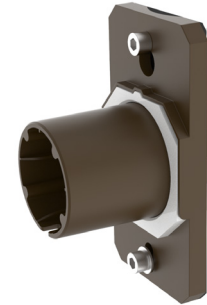

Project: _____ Type: _____

Drawn by: _____ Catalogue #: _____ Date: _____

Individual Spec Sheet

BRONZE WALL/POLE MOUNT ADAPTOR

ORDERING INFORMATION

Order code: 68574
Model number: BRONZE WALL/POLE MOUNT ADAPTOR
UPC: 069549017498
Case quantity: 1

PHYSICAL DATA

Type: Wall/pole mount adaptor
Material: Diecast aluminum
Length: 6 1/8" (156 mm)
Width: 3 1/4" (84 mm)
Height: 3" (75 mm)
Weight (lbs): 1.76

COMPATIBLE WITH

Order code	Model number
68547	FLBS-L1AM-W-4K-BR
68548	FLBS-L1AM-I-4K-BR
68549	FLBS-L2AM-W-4K-BR
68550	FLBS-L2AM-I-4K-BR
68551	FLBM-L3AM-W-4K-BR
68552	FLBM-L3AM-I-4K-BR
68553	FLBL-L4AM-W-4K-BR
68554	FLBL-L4AM-I-4K-BR
68555	FLBX-L5AM-W-4K-BR
68556	FLBX-L5AM-I-4K-BR
68557	FLBS-L1AM-W-5K-BR
68558	FLBS-L1AM-I-5K-BR
68559	FLBS-L2AM-W-5K-BR
68560	FLBS-L2AM-I-5K-BR
68561	FLBM-L3AM-W-5K-BR
68562	FLBM-L3AM-I-5K-BR
68563	FLBL-L4AM-W-5K-BR
68564	FLBL-L4AM-I-5K-BR
68565	FLBX-L5AM-W-5K-BR
68566	FLBX-L5AM-I-5K-BR
68567	FLBM-PS150M-W-3C-BR
68568	FLBX-PS300M-W-3C-BR

DIMENSIONS

Qty	Description	Price

I accept the specifications of the luminaire configuration mentioned above.

Name: _____
Company: _____
Signature: _____

Date: _____

Data is based upon tests performed in a controlled environment. Actual performance can vary depending on operating conditions.
All products are subject to change or may be discontinued any time without notice.