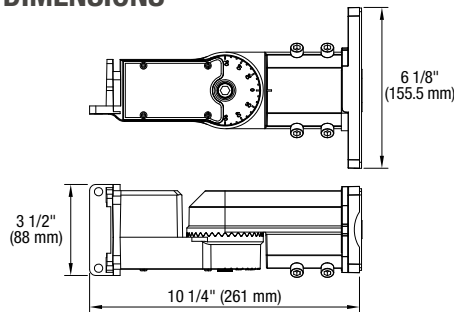

DIMENSIONS

Qty	Description	Price

I accept the specifications of the luminaire configuration mentioned above.

Name: _____

Company: _____

Signature: _____

Date: _____

Data is based upon tests performed in a controlled environment. Actual performance can vary depending on operating conditions. All products are subject to change or may be discontinued any time without notice.