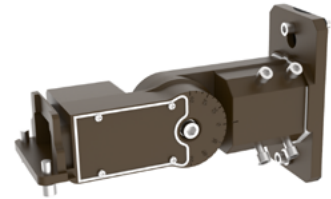

Project: _____ Type: _____

Drawn by: _____ Catalogue #: _____ Date: _____

Individual Spec Sheet

BRONZE SLIPFITTER AND WALL MOUNT ADAPTER

ORDERING INFORMATION

Order code: 68717
Model number: BRONZE SLIPFITTER AND WALL MOUNT ADAPTER
UPC: 069549018686
Case quantity: 1

PHYSICAL DATA

Type: Slipfitter and wall mount adapter
Material: Diecast aluminum
Length: 10 1/4" (261 mm)
Width: 3 1/2" (88 mm)
Height: 6 1/8" (155.5 mm)
Weight (lbs): 4.41

COMPATIBLE WITH

Order code	Model number
68547	FLBS-L1AM-W-4K-BR
68548	FLBS-L1AM-I-4K-BR
68549	FLBS-L2AM-W-4K-BR
68550	FLBS-L2AM-I-4K-BR
68551	FLBM-L3AM-W-4K-BR
68552	FLBM-L3AM-I-4K-BR
68553	FLBL-L4AM-W-4K-BR
68554	FLBL-L4AM-I-4K-BR
68555	FLBX-L5AM-W-4K-BR
68556	FLBX-L5AM-I-4K-BR
68557	FLBS-L1AM-W-5K-BR
68558	FLBS-L1AM-I-5K-BR
68559	FLBS-L2AM-W-5K-BR
68560	FLBS-L2AM-I-5K-BR
68561	FLBM-L3AM-W-5K-BR
68562	FLBM-L3AM-I-5K-BR
68563	FLBL-L4AM-W-5K-BR
68564	FLBL-L4AM-I-5K-BR
68565	FLBX-L5AM-W-5K-BR
68566	FLBX-L5AM-I-5K-BR
68567	FLBM-PS150M-W-3C-BR
68568	FLBX-PS300M-W-3C-BR