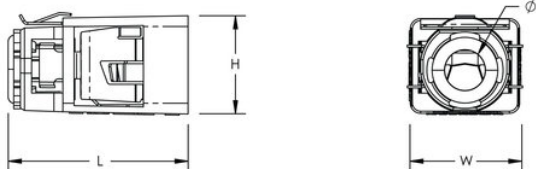

Material: Steel;Spring Steel

Knockout Sizes: 1/2"

Diameter: 0.370"

Width: 1"

Length: 1.540"

Height: 0.860"

DIAGRAMS

WARNING