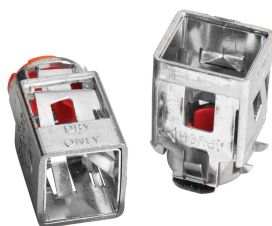

NVENT CADDY FLEXIBLE CONDUIT CONNECTOR

CATALOG NUMBER

EZF1410

The nVent CADDY Flexible Conduit Connectors are a tool-free line of connectors built to accommodate a wide range of flexible conduit (14/2 to 10/3). Designed to form an easy, secure, snap-in connection, the connectors also provide the option for a quick, damage-free removal by simply depressing the side tab and rotating the fitting to remove cables without harm. In addition, the unique three-prong design assists in keeping the cable secure to reduce the risk of accidental disconnection or pullout.

CERTIFICATIONS

FEATURES

Innovative snap-in style design makes installing fitting to 1/2" box knockout fast and easy

Fitting can be easily removed by pressing tabs to release from box

Features ability to remove cables damage-free by simply twisting the fitting off cables

No tools required for installation

Offers insulated throat

Designed for AC, MCI-A, HCF steel and aluminum cable, flexible metal conduit steel and aluminum, MCI Cable, and continuous corrugated aluminum

PRODUCT ATTRIBUTES

Material: Steel;Spring Steel

Knockout Sizes: 1/2"

Diameter: 0.370"

Width: 1"

Length: 1.540"

Height: 0.860"

DIAGRAMS

WARNING