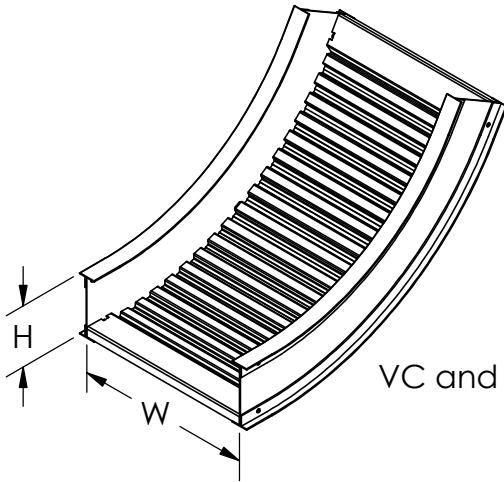

PW Ladder Cable Tray Vertical Fitting

60VI

Vertical Inside 60° Elbow

LD and SB

VC and SC

WIDTH W	RADIUS R	H=4		H=5		H=6		H=7	
		A	B	A	B	A	B	A	B
ALL	12	18 3/8	10 5/8	19 1/4	11 1/8	20 1/8	11 5/8	21	12 1/8
	24	28 3/4	16 5/8	29 5/8	17 1/8	30 1/2	17 5/8	31 3/8	18 1/8
	36	39 1/8	22 5/8	40	23 1/8	40 7/8	23 5/8	41 3/4	24 1/8

ITRAY VERTICAL INSIDE ELBOW CATALOG NUMBERING EXAMPLE:

BOTTOM TYPE ← LD - 4 A - 60VI 12 - 09 → **WIDTH**

VENTED					
LD - Ladder Rung	RAIL HEIGHT	FITTING CODE	RADIUS	MATERIAL	06 - 6"
VC - Vented Corrugated					4 - 4"
NON-VENTED					
SC - Solid Corrugated	5 - 5"	24 - 24"	24 - 24"	36 - 36"	18 - 18"
SB - Solid Bottom	6 - 6"				24 - 24"
	7 - 7"				30 - 30"

Material: A

- **Material:** Aluminum Alloy 6063 and 5052
- **Finish:** Plain
- **Bottom:** LD: 1" wide rung
SB: Flat sheet over Rung
SC: Solid Corrugated
VC: Vented Corrugated
- **Construction:** Welded
- **Tray Design:** Tray construction and markings are per the latest edition of NEMA Standards Publication VE1, CSA C22.2 No. 126
- **Connectors:** All fittings are supplied with necessary connectors and fasteners
- **Fitting heights (H):** 4", 5", 6", 7"