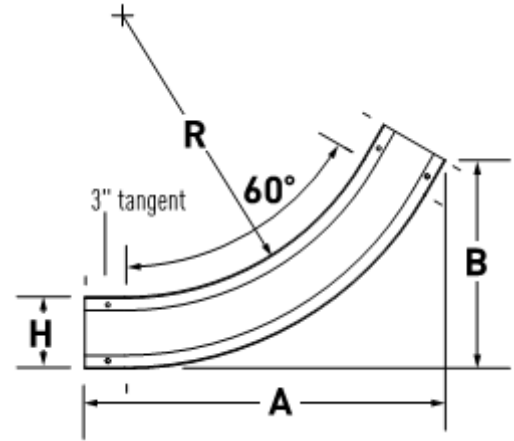

PW Ladder Cable Tray Vertical Fitting

60VI

Vertical Inside 60° Elbow

LD and SB

VC and SC

WIDTH W	RADIUS R	H=4		H=5		H=6		H=7	
		A	B	A	B	A	B	A	B
ALL	12	18 3/8	10 5/8	19 1/4	11 1/8	20 1/8	11 5/8	21	12 1/8
	24	28 3/4	16 5/8	29 5/8	17 1/8	30 1/2	17 5/8	31 3/8	18 1/8
	36	39 1/8	22 5/8	40	23 1/8	40 7/8	23 5/8	41 3/4	24 1/8

ITRAY VERTICAL INSIDE ELBOW CATALOG NUMBERING EXAMPLE:

BOTTOM TYPE ← LD - 4 A - 60VI 12 - 09 → **WIDTH**

VENTED					
LD - Ladder Rung	RAIL HEIGHT	FITTING CODE	RADIUS	MATERIAL	06 - 6"
VC - Vented Corrugated					4 - 4"
NON-VENTED					
SC - Solid Corrugated	5 - 5"	24 - 24"	24 - 24"	36 - 36"	18 - 18"
SB - Solid Bottom	6 - 6"				24 - 24"
	7 - 7"				30 - 30"

Material: A

- **Material:** Aluminum Alloy 6063 and 5052
- **Finish:** Plain
- **Bottom:** LD: 1" wide rung
SB: Flat sheet over Rung
SC: Solid Corrugated
VC: Vented Corrugated
- **Construction:** Welded
- **Tray Design:** Tray construction and markings are per the latest edition of NEMA Standards Publication VE1, CSA C22.2 No. 126
- **Connectors:** All fittings are supplied with necessary connectors and fasteners
- **Fitting heights (H):** 4", 5", 6", 7"