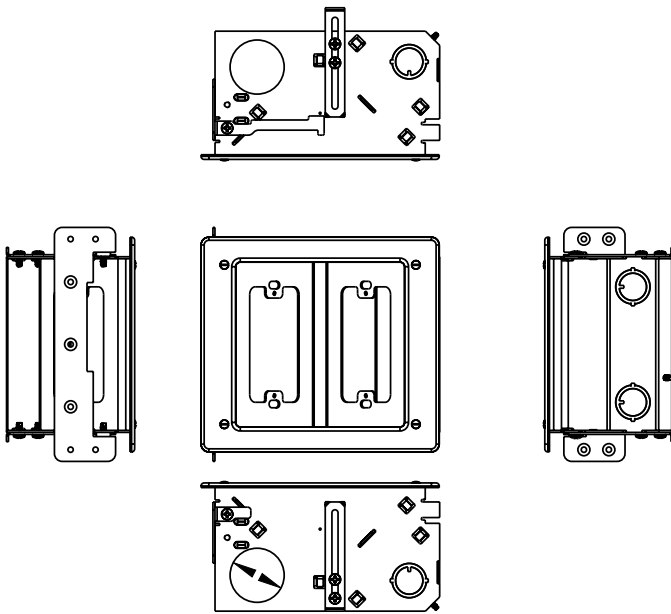

TV2MW

New Work Recessed TV Frame & Box Mounting Bracket for Steel or Wood Studs

The TV2MW New Work Boxes are aimed at new commercial construction projects. The two-gang boxes are constructed from factory-assembled steel and contain an integral 35 cubic inch electrical box. They come with an adjustable trim ring that is suitable for various thicknesses of wall board. There is no field assembly required. The boxes are designed to provide a snug-to-wall placement for new-work applications in the hospitality, education, commercial, and residential environments. They are ideal for flat-screen TVs and reducing the clutter associated with a variety of cabling. Plugs and multimedia connections are conveniently recessed behind the wall surface.

Low voltage side has 1 1/4" knockouts.

Fits in standard 2 x 4 or 2 x 6 construction.

Polycarbonate trim ring cover.

TV2MW

All-steel Construction with powder-coat paint finish.

Adjustable for 1/2" to 1 1/4" wall board.

cULus Listed.

Ratings are a permanent part of the device.

Tri-drive green ground screw with green chromate.

Side mount or face mount works on either side of steel studs.

FIELD USES / VERTICAL MARKETS

- Single Family Home
- Multiple Dwelling
- Retail/Office
- Education
- Hospitality

PASS & SEYMOUR® Recessed TV Boxes New Work

TECHNICAL INFORMATION

Catalog Number	Description	Cubic Inches	Length.	Width	Height	Wire Fill
New Work TV Recessed Box & Frame						
TV2MW	New Work Metal Television Box 2 Gang	35	6.9	7.6	3.5	17 No. 4 15 No. 12 14 No. 10