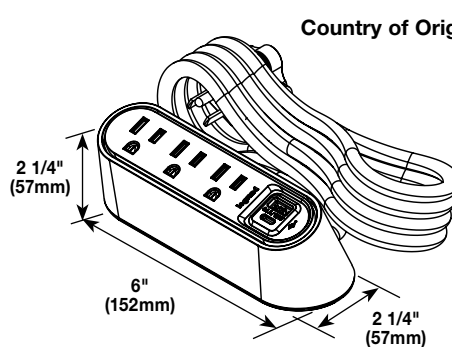

**Two Outlet, 2 USB-A Unit with Mounting Kit** – Unit Includes two (2) 15A tamper-resistant power receptacles and two (2) smart USB ports that provide 3.1A. Unit comes with a 6' (1.83m) cord. Includes a screw-in mounting plate for forward-facing outlets, under table mount bracket, and clamp mounting kit. Available in matte black (WSPC220BK) or gloss white (WSPC220WH) with a gray face.

**Country of Origin: China**

**WSPC320BK**  
**WSPC320WH**

**Three Outlet, 2 USB-A Unit with Mounting Kit** – Unit Includes three (3) 15A tamper-resistant power receptacles and two (2) smart USB ports that provide 3.1A. Unit comes with a 6' (1.83m) cord. Includes a screw-in mounting plate for forward-facing outlets, under table mount bracket, and clamp mounting kit. Available in matte black (WSPC320BK) or gloss white (WSPC320WH) with a gray face.

**Country of Origin: China**

**WSPC220CBK**  
**WSPC220CWH**

**Two Outlet, 1 USB-A, 1 USB-C Unit with Mounting Kit** – Unit Includes two (2) 15A tamper-resistant power receptacles and two (2) smart USB ports, one (1) USB-A and one (1) USB-C, that provide 3.1A. Unit comes with a 6' (1.83m) cord. Includes a screw-in mounting plate for forward-facing outlets, under table mount bracket, and clamp mounting kit. Available in matte black (WSPC220CBK) or gloss white (WSPC220CWH) with a gray face.

**Country of Origin: China**

**WSPC320CBK**  
**WSPC320CWH**

**Three Outlet, 1 USB-A, 1 USB-C Unit with Mounting Kit** – Unit Includes three (3) 15A tamper-resistant power receptacles and two (2) smart USB ports, one (1) USB-A and one (1) USB-C, that provide 3.1A. Unit comes with a 6' (1.83m) cord. Includes a screw-in mounting plate for forward-facing outlets, under table mount bracket, and clamp mounting kit. Available in matte black (WSPC320CBK) or gloss white (WSPC320CWH) with a gray face.