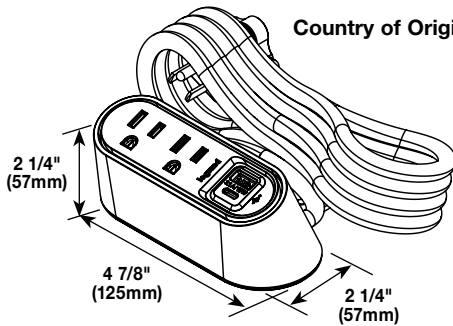

**Two Outlet, 2 USB-A Unit with Mounting Kit** – Unit Includes two (2) 15A tamper-resistant power receptacles and two (2) smart USB ports that provide 3.1A. Unit comes with a 6' (1.83m) cord. Includes a screw-in mounting plate for forward-facing outlets, under table mount bracket, and clamp mounting kit. Available in matte black (WSPC220BK) or gloss white (WSPC220WH) with a gray face.

**Country of Origin: China**

**WSPC320BK**  
**WSPC320WH**

**Three Outlet, 2 USB-A Unit with Mounting Kit** – Unit Includes three (3) 15A tamper-resistant power receptacles and two (2) smart USB ports that provide 3.1A. Unit comes with a 6' (1.83m) cord. Includes a screw-in mounting plate for forward-facing outlets, under table mount bracket, and clamp mounting kit. Available in matte black (WSPC320BK) or gloss white (WSPC320WH) with a gray face.

**Country of Origin: China**

**WSPC220CBK**  
**WSPC220CWH**

**Two Outlet, 1 USB-A, 1 USB-C Unit with Mounting Kit** – Unit Includes two (2) 15A tamper-resistant power receptacles and two (2) smart USB ports, one (1) USB-A and one (1) USB-C, that provide 3.1A. Unit comes with a 6' (1.83m) cord. Includes a screw-in mounting plate for forward-facing outlets, under table mount bracket, and clamp mounting kit. Available in matte black (WSPC220CBK) or gloss white (WSPC220CWH) with a gray face.

**Country of Origin: China**

**WSPC320CBK**  
**WSPC320CWH**

**Three Outlet, 1 USB-A, 1 USB-C Unit with Mounting Kit** – Unit Includes three (3) 15A tamper-resistant power receptacles and two (2) smart USB ports, one (1) USB-A and one (1) USB-C, that provide 3.1A. Unit comes with a 6' (1.83m) cord. Includes a screw-in mounting plate for forward-facing outlets, under table mount bracket, and clamp mounting kit. Available in matte black (WSPC320CBK) or gloss white (WSPC320CWH) with a gray face.