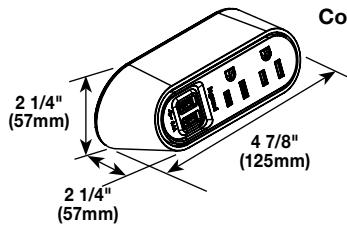

**Two Outlet, 2 USB-A Unit with Mounting Kit** – Unit Includes two (2) 15A tamper-resistant power receptacles and two (2) smart USB ports that provide 3.1A. Unit comes with a 6' (1.83m) cord. Includes a screw-in mounting plate for forward-facing outlets, under table mount bracket, and clamp mounting kit. Available in matte black (WSPC220BK) or gloss white (WSPC220WH) with a gray face.

**Country of Origin: China**

**WSPC320BK**  
**WSPC320WH**

**Three Outlet, 2 USB-A Unit with Mounting Kit** – Unit Includes three (3) 15A tamper-resistant power receptacles and two (2) smart USB ports that provide 3.1A. Unit comes with a 6' (1.83m) cord. Includes a screw-in mounting plate for forward-facing outlets, under table mount bracket, and clamp mounting kit. Available in matte black (WSPC320BK) or gloss white (WSPC320WH) with a gray face.

**Country of Origin: China**

**WSPC220CBK**  
**WSPC220CWH**

**Two Outlet, 1 USB-A, 1 USB-C Unit with Mounting Kit** – Unit Includes two (2) 15A tamper-resistant power receptacles and two (2) smart USB ports, one (1) USB-A and one (1) USB-C, that provide 3.1A. Unit comes with a 6' (1.83m) cord. Includes a screw-in mounting plate for forward-facing outlets, under table mount bracket, and clamp mounting kit. Available in matte black (WSPC220CBK) or gloss white (WSPC220CWH) with a gray face.

**Country of Origin: China**

**WSPC320CBK**  
**WSPC320CWH**

**Three Outlet, 1 USB-A, 1 USB-C Unit with Mounting Kit** – Unit Includes three (3) 15A tamper-resistant power receptacles and two (2) smart USB ports, one (1) USB-A and one (1) USB-C, that provide 3.1A. Unit comes with a 6' (1.83m) cord. Includes a screw-in mounting plate for forward-facing outlets, under table mount bracket, and clamp mounting kit. Available in matte black (WSPC320CBK) or gloss white (WSPC320CWH) with a gray face.