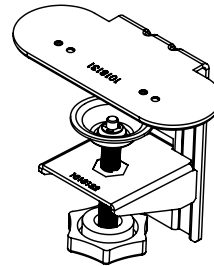

**Country of Origin: China**

**WSPC220CBK**  
**WSPC220CWH**

**Two Outlet, 1 USB-A, 1 USB-C Unit with Mounting Kit** – Unit Includes two (2) 15A tamper-resistant power receptacles and two (2) smart USB ports, one (1) USB-A and one (1) USB-C, that provide 3.1A. Unit comes with a 6' (1.83m) cord. Includes a screw-in mounting plate for forward-facing outlets, under table mount bracket, and clamp mounting kit. Available in matte black (WSPC220CBK) or gloss white (WSPC220CWH) with a gray face.

**Country of Origin: China**

**WSPC320CBK**  
**WSPC320CWH**

**Three Outlet, 1 USB-A, 1 USB-C Unit with Mounting Kit** – Unit Includes three (3) 15A tamper-resistant power receptacles and two (2) smart USB ports, one (1) USB-A and one (1) USB-C, that provide 3.1A. Unit comes with a 6' (1.83m) cord. Includes a screw-in mounting plate for forward-facing outlets, under table mount bracket, and clamp mounting kit. Available in matte black (WSPC320CBK) or gloss white (WSPC320CWH) with a gray face.

### Desktop Power Center Slim Mounting Options

Improved aesthetics with shroud for use in open space areas

**Mounting Kit (included)** – Kit includes clamp for screwless mounting shroud for clamp mount and right angle screw-in mounting plate. The two piece clamp allows the Desktop Power Center Slim to be installed against partition walls without dismantling them. The clamp allows the outlets to be mounted forward or upward facing. The right angle screw-in mounting plate allows the outlets to be mounted facing upward.