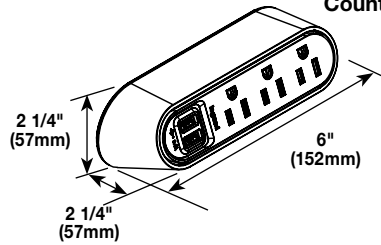

**Two Outlet, 2 USB-A Unit with Mounting Kit** – Unit Includes two (2) 15A tamper-resistant power receptacles and two (2) smart USB ports that provide 3.1A. Unit comes with a 6' (1.83m) cord. Includes a screw-in mounting plate for forward-facing outlets, under table mount bracket, and clamp mounting kit. Available in matte black (WSPC220BK) or gloss white (WSPC220WH) with a gray face.

**Country of Origin: China**

**WSPC320BK**  
**WSPC320WH**

**Three Outlet, 2 USB-A Unit with Mounting Kit** – Unit Includes three (3) 15A tamper-resistant power receptacles and two (2) smart USB ports that provide 3.1A. Unit comes with a 6' (1.83m) cord. Includes a screw-in mounting plate for forward-facing outlets, under table mount bracket, and clamp mounting kit. Available in matte black (WSPC320BK) or gloss white (WSPC320WH) with a gray face.

**Country of Origin: China**

**WSPC220CBK**  
**WSPC220CWH**

**Two Outlet, 1 USB-A, 1 USB-C Unit with Mounting Kit** – Unit Includes two (2) 15A tamper-resistant power receptacles and two (2) smart USB ports, one (1) USB-A and one (1) USB-C, that provide 3.1A. Unit comes with a 6' (1.83m) cord. Includes a screw-in mounting plate for forward-facing outlets, under table mount bracket, and clamp mounting kit. Available in matte black (WSPC220CBK) or gloss white (WSPC220CWH) with a gray face.

**Country of Origin: China**

**WSPC320CBK**  
**WSPC320CWH**

**Three Outlet, 1 USB-A, 1 USB-C Unit with Mounting Kit** – Unit Includes three (3) 15A tamper-resistant power receptacles and two (2) smart USB ports, one (1) USB-A and one (1) USB-C, that provide 3.1A. Unit comes with a 6' (1.83m) cord. Includes a screw-in mounting plate for forward-facing outlets, under table mount bracket, and clamp mounting kit. Available in matte black (WSPC320CBK) or gloss white (WSPC320CWH) with a gray face.