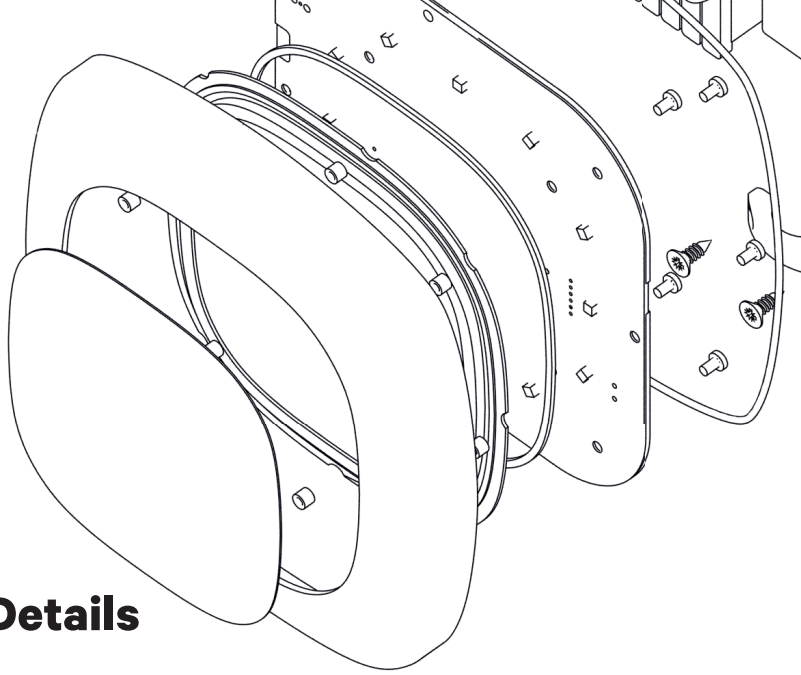

Indoors and Outdoors

Pulsar Plus is Type 4 rated for dust and water resistance, making it suitable for indoor or outdoor installation.

Product Details

GENERAL SPECIFICATIONS

Charging mode:	AC Level 2
Connector type:	Type 1 (SAE J1772)
Dimensions (without cable):	7.8"x7.9"x3.9"
Colour:	Matte Black
Weight:	4.4 lbs
Cable length:	25ft