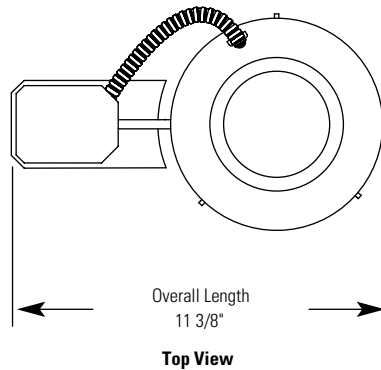

Ceiling Opening 5 3/8" Diameter

Overall Length
11 3/8"

Top View

Frame-In Kit

Reflector Trim

Project: _____
 Location: _____
 Cat.No: _____
 Type: _____
 Lamps: _____ Qty: _____
 Notes: _____

5" Aperture: Complete Fixture consists of Reflector Trim & Frame-In Kit. Select each separately.

Frame-In Kit	Reflector Trims — See Individual Reflector Trim Specification Sheets								
	Open Downlight					Adjustable		Enclosed Diffuser	Open Wet Location
Reflector	Cone	Satin Cone	Baffles	Basic White	Eyeball				
1004ICR	1045	1012	1008	1005	1071	1022	1021*	1081CD	1085*
	1046	1012NM	1008NM	1005NM		1022WH			
	1046CD	1013	1010	1005BNM		1082			
		1013BK	1010NM	1005WH		1088			
		1013WH		1076		1088GW			
		1013NM		1076WH		1088WH			
		1013CD							
		1013BKNM							
		1013CDNM							

* For Non-IC applications only.

Features

- Housing:** .032 (#20 ga.) Aluminum. U.L. listed convertible IC/NON-IC. Integral retaining spring secures housing to ceilings up to 2" thick. Removable for access to junction box and ceiling plenum.
- Junction Box:** 2 1/2" X 2 1/2" X 3 1/2" (21 cu. in.). .032 (#22 ga.) galvanized steel. U.L. listed for 90°C supply wire. Integral cable clamps permit attachment of non-metallic (#12 or #14 ga.) Romex® cable without tools or additional connectors.
- Socket Housing:** Impact extruded aluminum or galvanized steel. Attached trim retaining spring secures trim to any height on housing wall.
- Socket:** Porcelain medium base; nickel plated screw shell. Pre-wired with #18 ga. SF1 (300 VOLT 200°C) leads to junction box.
- Thermal Protector:** Meets NEC and U.L. requirements. Located inside housing.