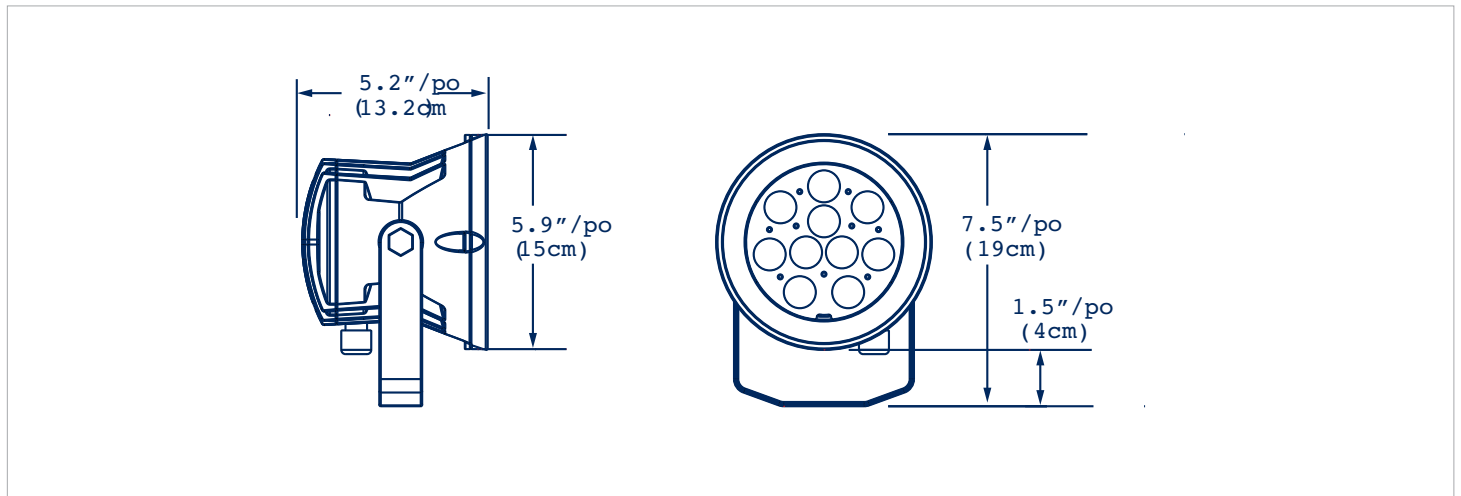

DESCRIPTION

The DL-LED24 is a dock light with an adjustable head that replaces a 100W metal halide fixture. The fixture has air flow fins at the back for heat dissipation. The DL-LED 24 is suitable for outdoor locations and is rated IP66.

APPLICATIONS

Loading Docks

FEATURES

- Die cast aluminum housing with impact resistant clear polycarbonate lens.
- Retrofits to most existing dock light arms.
- Steel yoke can be rotated 180° to direct light wherever needed.

MODEL SPECIFICATIONS

MODEL DESCRIPTION	VOLTAGE (V)	INPUT POWER (W)	LIGHT OUTPUT	EFFICACY (Lm/W)	THD	PF	CCT (K)	CRI
DL-LED24-A-4K-N-XXX-LH	120	23.83	2818.5	118.28	13.1	0.9857	4000	72.2

LEGEND

- A - 120V
- 4K - 4000K
- XXX - HOUSING FINISH
- LH - LIGHT HEAD

DIMENSIONS

ACCESSORIES (SOLD SEPARATELY)

Extendable Arms (42" and 60") Optional

- 1 1/2" square steel tubes with 3-conductor AC 6' cord
- On/off rocker switch and receptacle
- 42" (16" + 24") and 60" (34"+24") arm length