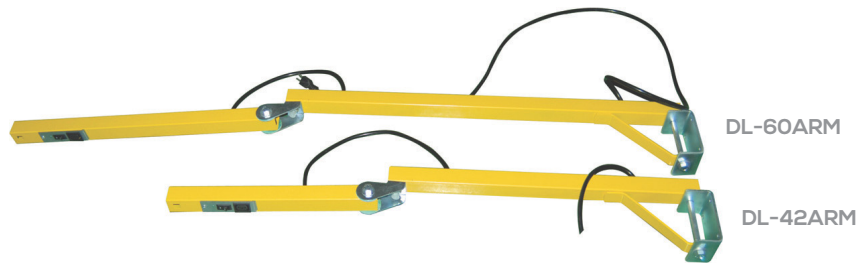

DESCRIPTION

The DL-LED24 is a dock light with an adjustable head that replaces a 100W metal halide fixture. The fixture has air flow fins at the back for heat dissipation. The DL-LED 24 is suitable for outdoor locations and is rated IP66.

APPLICATIONS

Loading Docks

FEATURES

- Die cast aluminum housing with impact resistant clear polycarbonate lens.
- Retrofits to most existing dock light arms.
- Steel yoke can be rotated 180° to direct light wherever needed.

MODEL SPECIFICATIONS

MODEL DESCRIPTION	VOLTAGE (V)	INPUT POWER (W)	LIGHT OUTPUT	EFFICACY (Lm/W)	THD	PF	CCT (K)	CRI
DL-LED24-A-4K-N-XXX-LH	120	23.83	2818.5	118.28	13.1	0.9857	4000	72.2

LEGEND

- A - 120V
- 4K - 4000K
- XXX - HOUSING FINISH
- LH - LIGHT HEAD

DIMENSIONS

ACCESSORIES (SOLD SEPARATELY)

Extendable Arms (42" and 60") Optional

- 1 1/2" square steel tubes with 3-conductor AC 6' cord
- On/off rocker switch and receptacle
- 42" (16" + 24") and 60" (34"+24") arm length