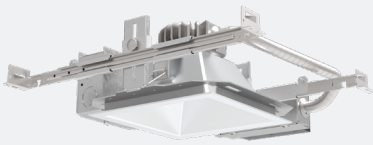

LBR Series

New Construction Downlight

- Switchable CCTs and lumens
- Aperture sizes including 4", 6", 8", and 10"
- Glare control with deep source regression
- Up to 114 LPW
- Available with battery pack, IOTA emergency transfer system (ETS), 347V step-down transformer and optional wet location (IP55) listed
- nLight® wired or wireless lighting controls and SensorSwitch™ JOT single room controls
- 10% and 1% dimming, MVOLT 120-277V, 0-10V and phase dimming in an all-in-one driver or a separate DALI driver

Make the Switch to LBR.

Switchable CCTs & Lumens

- CCTs
- 3000K
 - 3500K
 - 4000K
 - 5000K

Lumen Packages

- 500, 750, 1000LM
- 1000, 1500, 2000LM
- 2000, 2500, 3000LM
- 4000, 4500, 5000LM

Deep Source Regression

55° Cutoff

Options

Square trims for 4" and 6" aperture sizes

Choose from multiple distribution options

[Retrofit and remodel options are available for renovation projects](#)

Lighting Controls

sensorswitch

SensorSwitch™ JOT is a wireless, app free solution for single room controls