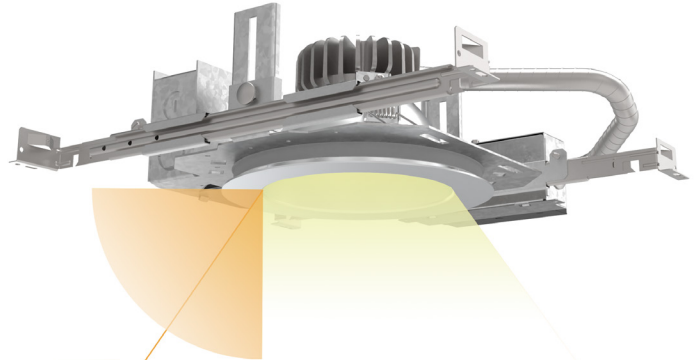

LBR Series

New Construction Downlight

- Switchable CCTs and lumens
- Aperture sizes including 4", 6", 8", and 10"
- Glare control with deep source regression
- Up to 114 LPW
- Available with battery pack, IOTA emergency transfer system (ETS), 347V step-down transformer and optional wet location (IP55) listed
- nLight® wired or wireless lighting controls and SensorSwitch™ JOT single room controls
- 10% and 1% dimming, MVOLT 120-277V, 0-10V and phase dimming in an all-in-one driver or a separate DALI driver

Make the Switch to LBR.

Switchable CCTs & Lumens

- CCTs
- 3000K
 - 3500K
 - 4000K
 - 5000K

Lumen Packages

- 500, 750, 1000LM
- 1000, 1500, 2000LM
- 2000, 2500, 3000LM
- 4000, 4500, 5000LM

Deep Source Regression

55° Cutoff

Options

Square trims for 4" and 6" aperture sizes

Choose from multiple distribution options

[Retrofit and remodel options are available for renovation projects](#)

Lighting Controls

sensorswitch

SensorSwitch™ JOT is a wireless, app free solution for single room controls