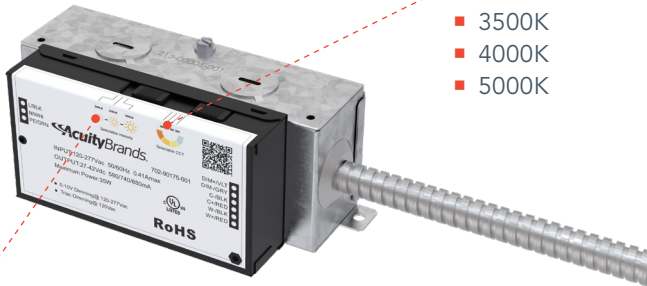

LBR Series

New Construction Downlight

- Switchable CCTs and lumens
- Aperture sizes including 4", 6", 8", and 10"
- Glare control with deep source regression
- Up to 114 LPW
- Available with battery pack, IOTA emergency transfer system (ETS), 347V step-down transformer and optional wet location (IP55) listed
- nLight® wired or wireless lighting controls and SensorSwitch™ JOT single room controls
- 10% and 1% dimming, MVOLT 120-277V, 0-10V and phase dimming in an all-in-one driver or a separate DALI driver

Make the Switch to LBR.

Switchable CCTs & Lumens

- CCTs
- 3000K
 - 3500K
 - 4000K
 - 5000K

Lumen Packages

- 500, 750, 1000LM
- 1000, 1500, 2000LM
- 2000, 2500, 3000LM
- 4000, 4500, 5000LM

Deep Source Regression