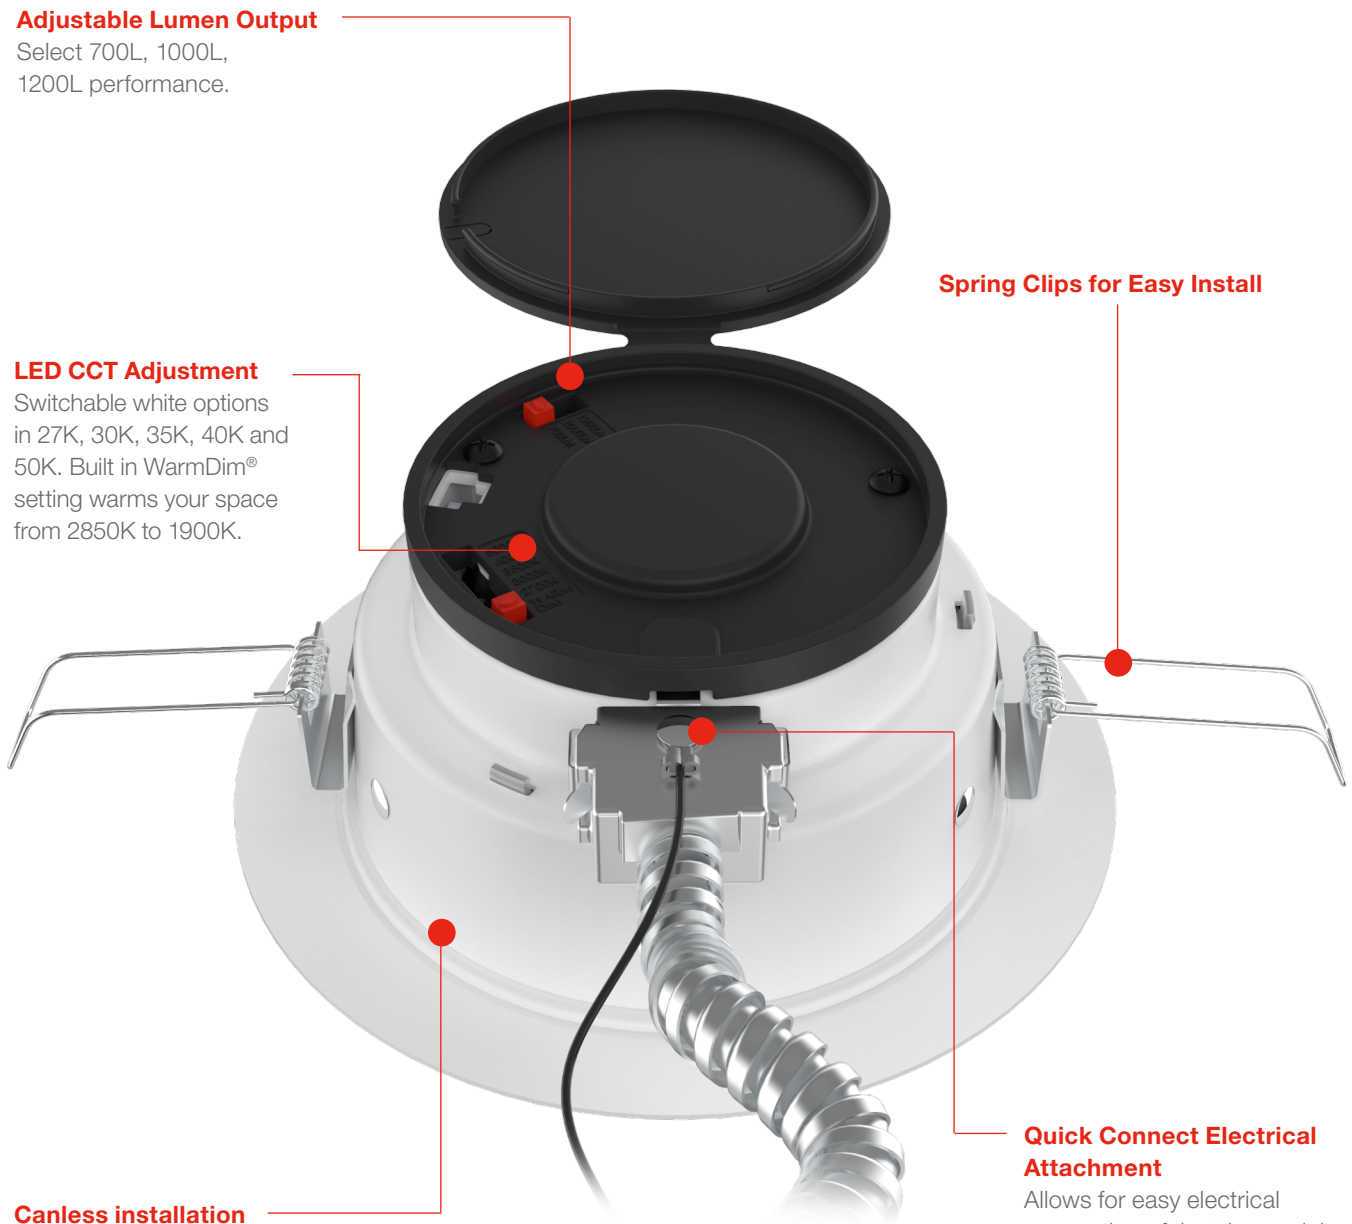

Form Meets Function

Juno® Podz™ LED downlights offer flexibility at your fingertips. You control the LED color temperature and lumen output in your space with the switchable LED color temperature and adjustable lumen output switches. All of this functionality is built directly into the compact, low profile mechanical form factor that installs directly into the plenum, meeting the needs of a variety of residential and commercial applications.

Adjustable Lumen Output

Select 700L, 1000L, 1200L performance.

LED CCT Adjustment

Switchable white options in 27K, 30K, 35K, 40K and 50K. Built in WarmDim® setting warms your space from 2850K to 1900K.

Spring Clips for Easy Install

Quick Connect Electrical Attachment

Allows for easy electrical connection of the trim module to remodel junction box or new construction mounting frame.

Canless installation

IC rated for installation directly into the ceiling plenum. No other housing required. Shallow, < 3" form factor.