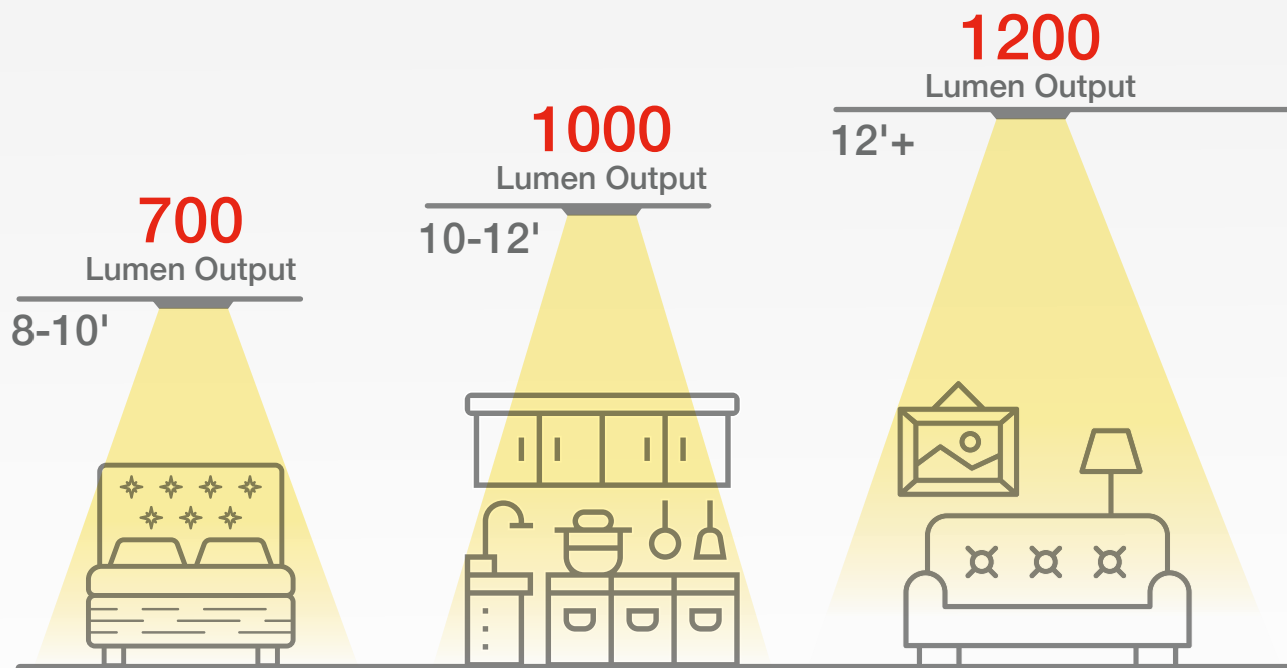

Versatile by Design

Not all applications or the performance requirements to light those spaces are the same. This is where the flexibility of Juno® Podz™ shines. With an IC rated design and options for installing into remodel or new construction, Podz downlights feature an integrated adjustable lumen output switch. With three lumen packages to choose from directly on the fixture and offering up to 1200 lumens, Juno Podz easily adapts to the different mounting heights or performance levels demanded by the application.

Flexible and simple to use, Podz offers direct control of the lighting in your space with integrated switches to adjust the amount of light and the LED color temperature.