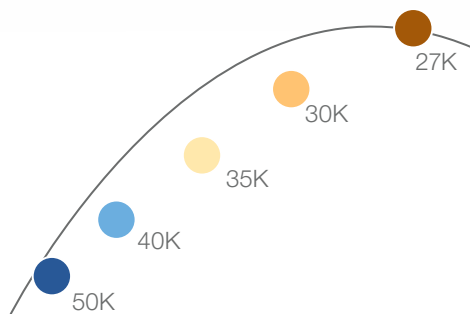

## Other Multi-CCT Technology

Other multi-CCT technology typically utilizes LEDs from end points of the CCT range and when mixed does not provide consistency from fixture to fixture.

With the setting as a standard option, experience the warmth and ambiance of traditional incandescent light sources as the LED CCT warms from 2850K to 1900K over the dimming range.