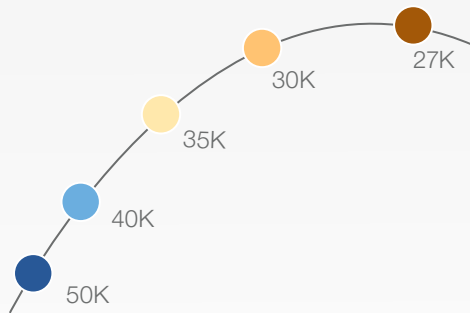

Advancing LED Technology

Leading the way in LED technology, Juno® Podz™ features a patent-pending light engine with LED color selection integrated directly into the trim module. The cutting-edge color mixing technology delivers white light engineered to stay directly on the black body curve while maintaining a high 90+ CRI no matter the LED color selection for superior color rendering. The dimmable LED light engine is offered with a choice of 120-volt only operation or universal MVOLT 120-277V operation. Ultra-efficient, Juno Podz consumes as little as 9W and exceeds all of the efficiency performance criteria from the latest ENERGY STAR and T24 standards.

Juno Podz

Juno Podz utilizes a unique color mixing LED technology allowing consistent performance from fixture to fixture.