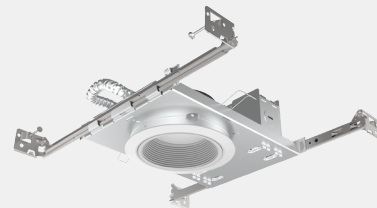

Complete Fixture

For ordering information on the comprehensive selection of trims offered, please see the specification sheets for each housing series