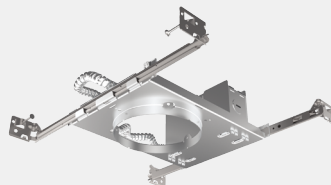

New Construction Frame