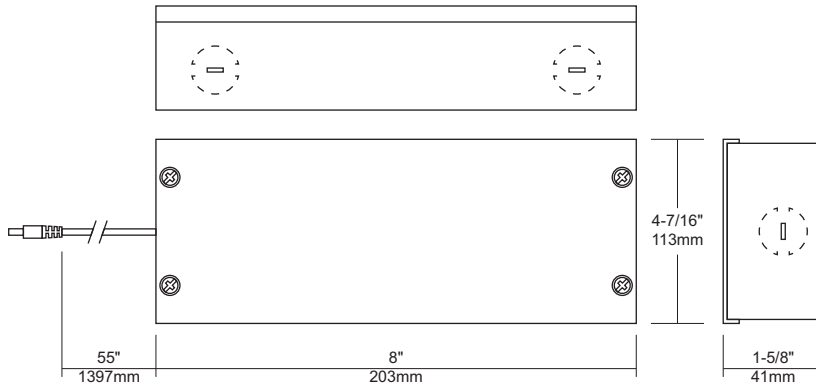

Ordering Guide

LED-HWB-24V-24W
24W indoor LED hardwire box, 24V.

Accessories

LED-SP-4
Optional harness for up to 4 runs, 24V.