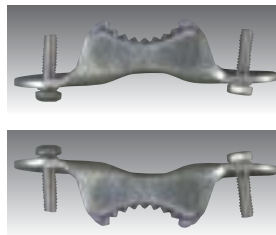

Stainless steel mast arm clamp is reversible accommodating either 2-3/8" or 1-5/8" OD arms