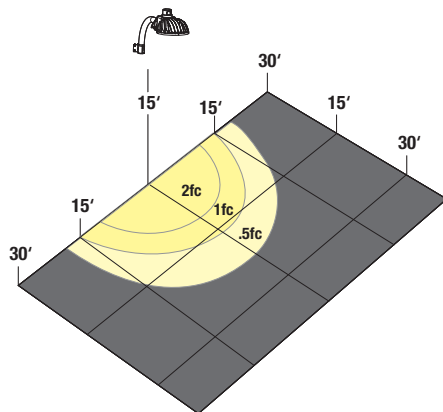

PERFORMANCE DATA

# OF LEDS	DRIVE CURRENT (MILLIAMPS)	SYSTEM WATTS	OPTICAL/LENS	DISTRIBUTION TYPE	CCT	LUMENS	LPW	CRI
9	1280mA	39.0	Refractor/Lens Cover	5	5000K	4,230	108	70
9	1280mA	39.0	No refractor/Lens Cover	5	5000K	4,199	108	70
9	1280mA	39.0	Refractor/RoadwayLens	2	5000K	3,912	100	70
9	1280mA	39.0	No refractor/RoadwayLens	2	5000K	4,215	108	70
56	150mA	30.6	No refractor/Lens Cove	5	4000K	3,748	122	70
140	92mA	43.6	No refractor/Lens Cove	5	5000K	6,097	140	70

LUMINAIRE AMBIENT TEMPERATURE FACTOR (LATF)

AMBIENT TEMPERATURE		LUMEN MULTIPLIER
0°C	32°F	1.02
10°C	50°F	1.01
20°C	68°F	1.00
25°C	77°F	1.00
30°C	86°F	1.00
40°C	104°F	0.99
50°C	122°F	0.98

Use these factors to determine relative lumen output for average ambient temperatures from 0-50°C (32-122°F).

PROJECTED LUMEN MAINTENANCE

AMBIENT TEMP.	OPERATING HOURS					Calculated L70 (HOURS)
	0	25,000	50,000	¹TM-21-11 60,000	100,000	
40°C / 104°F	0.99	0.94	0.91	0.89	0.84	>216,000

ELECTRICAL DATA

# OF LEDS	NUMBER OF DRIVERS	DRIVE CURRENT (mA)	INPUT VOLTAGE (V)	CURRENT (Amps)	SYSTEM POWER (W)
9	1	STD. (1280mA)	120	0.35	39.0
56	1	STD. (150mA)	120	-	30.6
140	1	STD. (92mA)	120	-	43.6

PHOTOMETRICS For additional photometric information and IES downloads, visit our web site at www.hubbelloutdoor.com

**DDL-9L1
DDL-9LU**
Symmetric LED lens