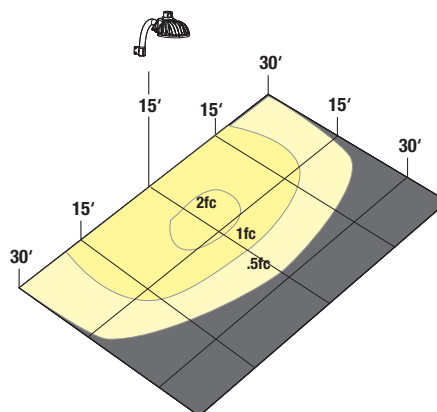

**DDL-9L1
DDL-9LU**
Asymmetric LED lens