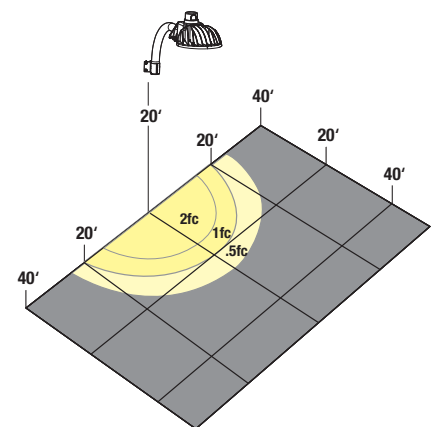

DDL-140L-1 at 20'