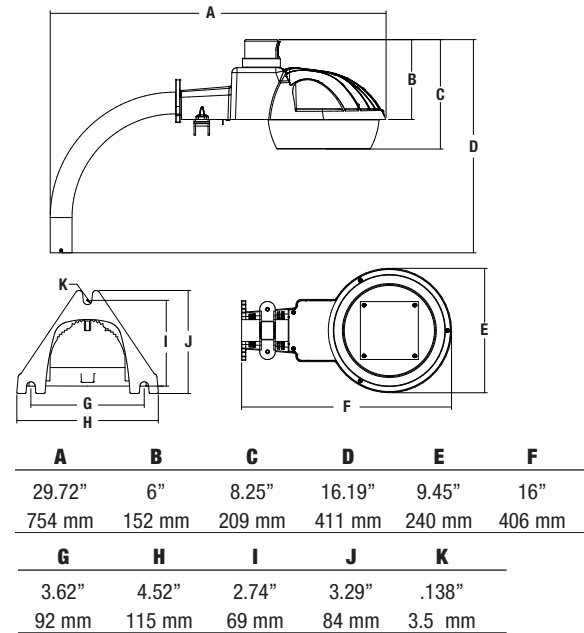

DIMENSIONS

CERTIFICATIONS/LISTINGS

ANSI 3G Rated

tradeSELECT

SHIPPING INFORMATION

Catalog Number	G.W(kg)/CTN	Carton Dimensions		
		Length Inch (cm)	Width Inch (cm)	Height Inch (cm)
DDL (Single carton 1pc.)	4.57	17.83"	14.5"	8.07"
DDL (Master carton 2 pcs.)	10.00	18.23"	14.88"	16.34"

Carton dimensions for shipping purposes only - Pallet Quantity 40

ORDERING INFORMATION

Catalog Number	Construction	Mount	Wattage	Drive Current	Voltage	Color Temperature	Lumens	LPW	Weight lbs. (kg)
DDL-9L1	Die-cast aluminum	Arm included	39.0	1280mA	120V	5000K	4,230	108	6.8 (3.08)
DDL-9LU	Die-cast aluminum	Arm included	39.0	1280mA	120V-277V	5000K	4,230	108	6.8 (3.08)
DDL-56L-4K-1	Die-cast aluminum	Arm included	30.6	150mA	120V	4000K	3,748	122	6.8 (3.08)
DDL-140L-1	Die-cast aluminum	Arm included	43.6	92mA	120V	5000K	6,097	140	6.8 (3.08)

ACCESSORIES/ REPLACEMENT PARTS (ORDER SEPARATELY)

Catalog Number	Description
ARM-DD24	24" aluminum arm with hardware
ARM-DD30	30" aluminum arm with hardware
DDL-DRIVER-120V	Driver for DDL-9L (120V)
DDL-DRIVER-56	Driver for DDL-56L (120V)
DDL-DRIVER-140	Driver for DDL-140L (120V)

Catalog Number	Description
DDL-LENS-140	LED Symmetric lens for DDL-140L
DDL-LENS2	LED Asymmetric lens for DDL-9L
DDL-LENS5	LED Symmetric lens for DDL-9L or DDL-56L
DDL-REFR	Refractor for all DDL models

HUBBELL
Outdoor Lighting

Hubbell Outdoor Lighting • 701 Millennium Boulevard • Greenville, SC 29607 • Phone: 864-678-1000

Due to our continued efforts to improve our products, product specifications are subject to change without notice.

© 2016 HUBBELL OUTDOOR LIGHTING. All Rights Reserved • For more information visit our website: www.hubbelloutdoor.com • Printed in USA

DDL9LED-SPEC- 5/17