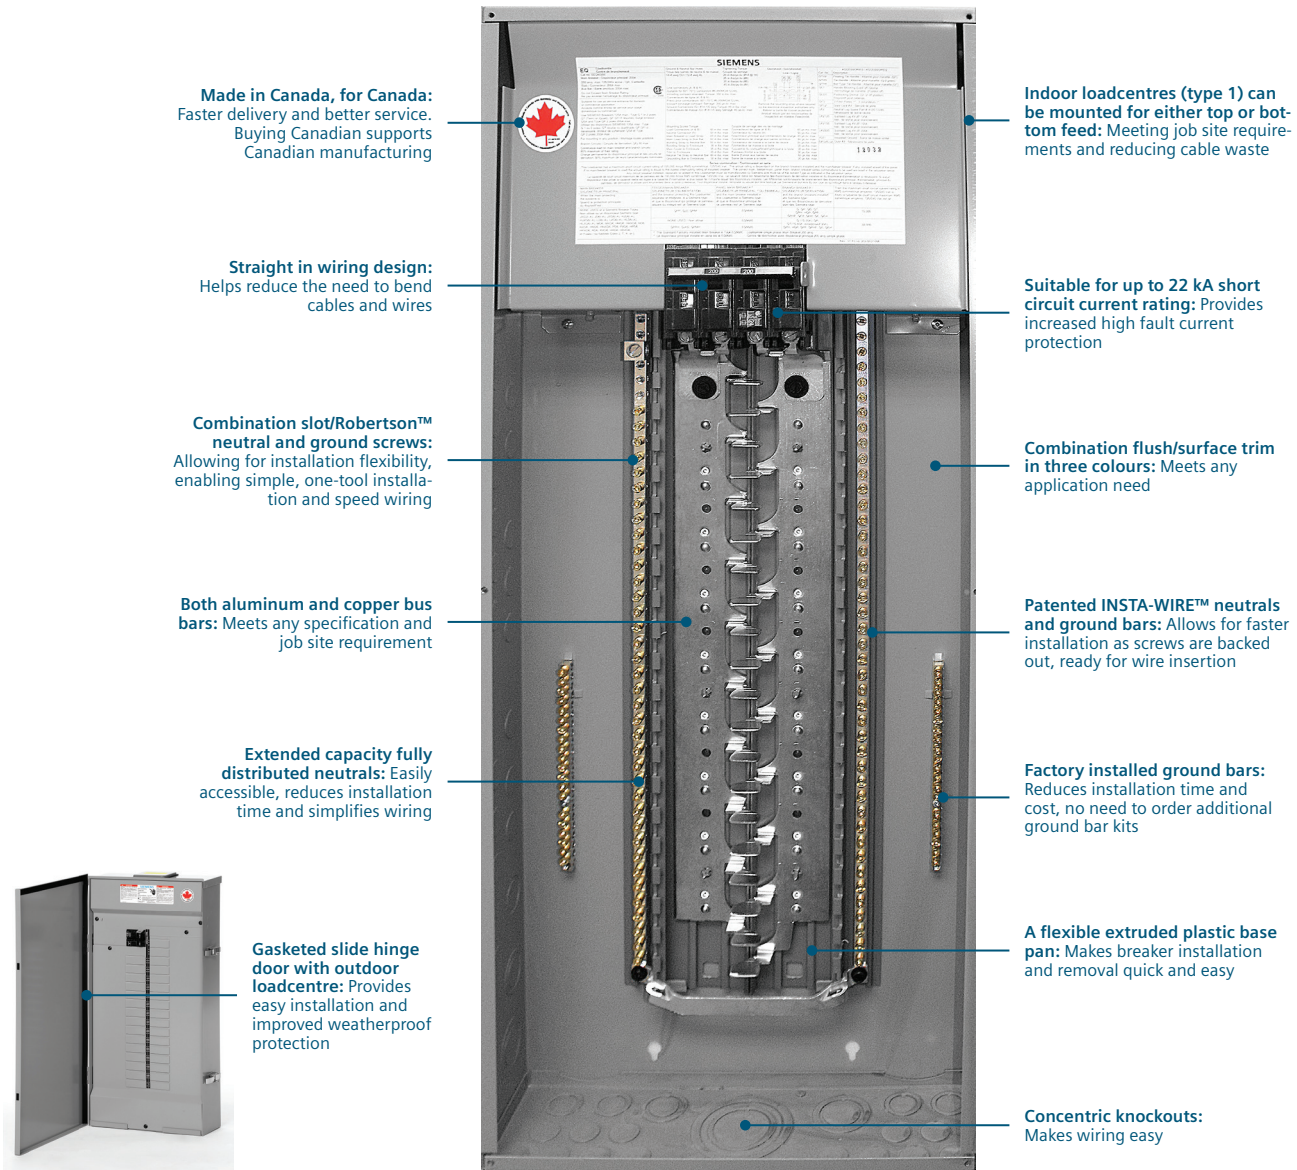

Siemens Canada loadcentre

Features and benefits

Siemens provides the broadest product portfolio related to multi-family applications. Flexibility, innovation and quality are the hallmarks of Siemens products for multi-family applications providing the customer with unmatched value. One example is our quick-make quick-break circuit breakers which give homeowners peace of mind and fast acting circuit protection. Our whole house surge protection solutions, arc fault and ground fault circuit interrupters provide additional protection against the risks of electrocution, fire hazard and property damage. With the comprehensive selection of options and accessories, Siemens loadcentres and breakers are the smart choice for the conscientious customer.

Siemens Canada Limited
1577 North Service Road East
Oakville, ON L6H 0H6

Customer Interaction Centre:
cic.ca@siemens.com
1-888-303-3353

Order No. 1.0_02/02_A&D-1432