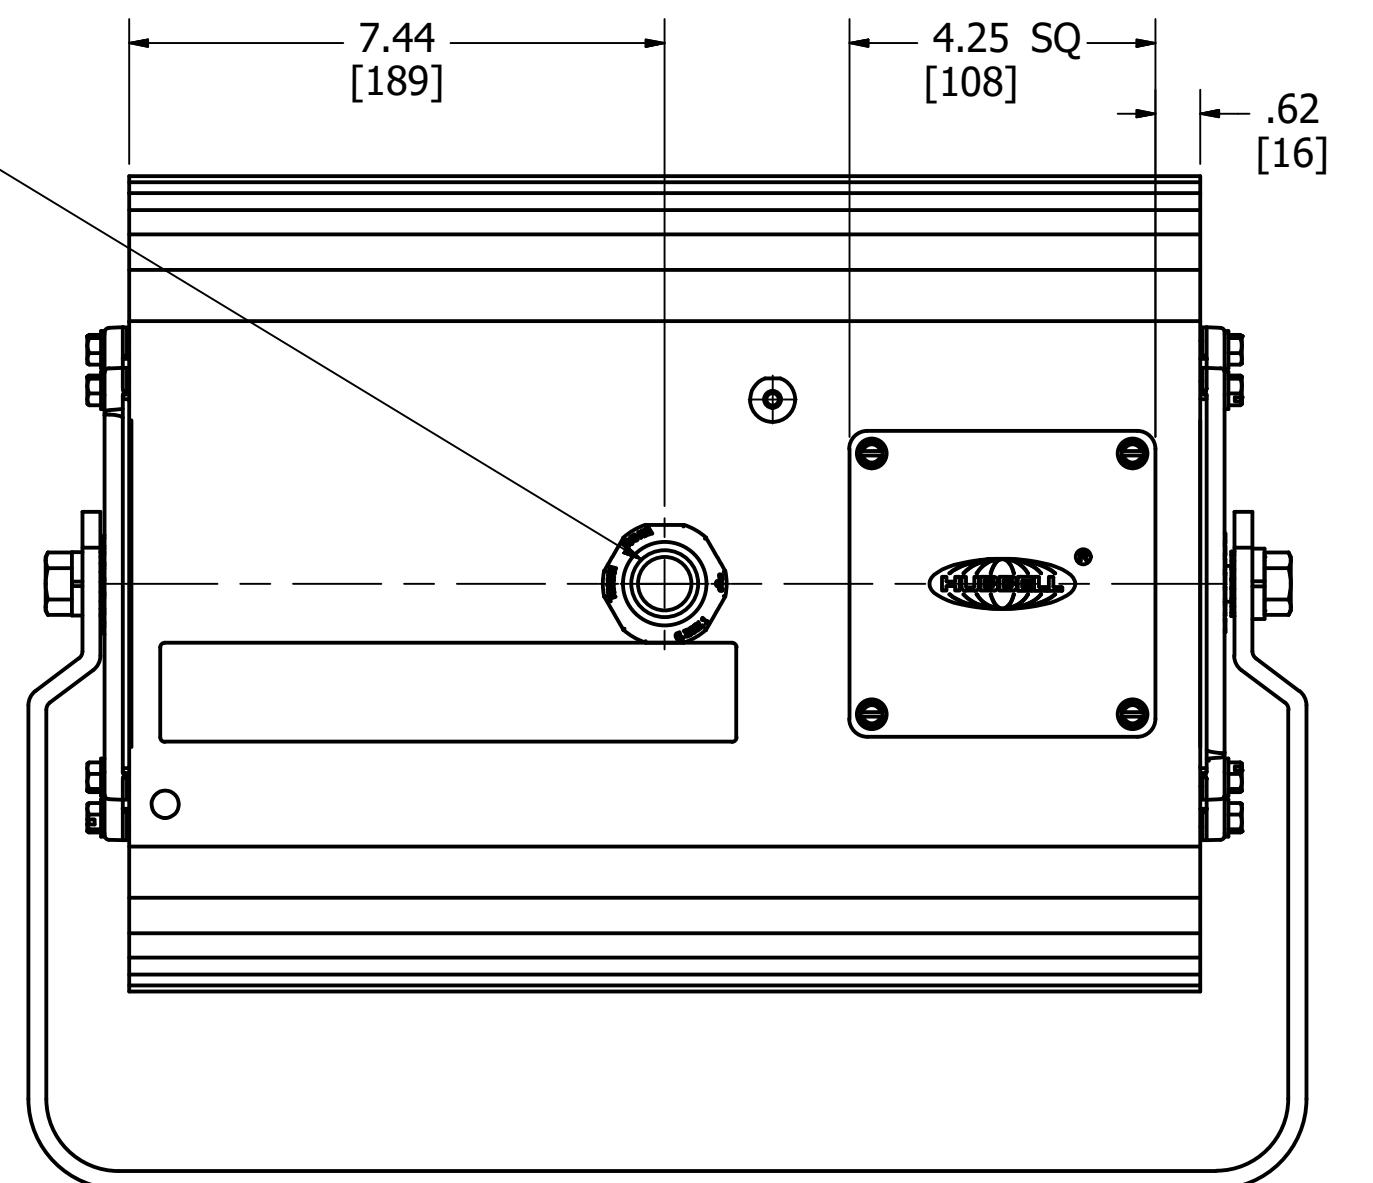

TRUNNION MOUNTING DETAIL

3/4" NPT ENTRY

VIEW B-B