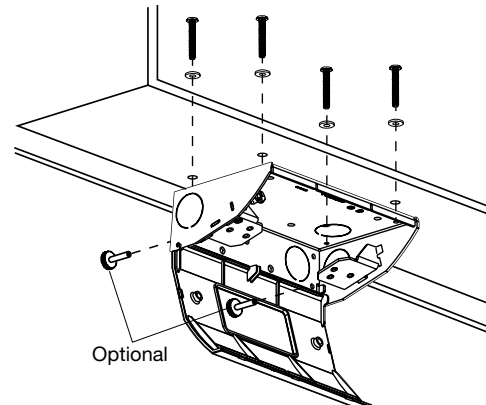

RU100W

RU200SS

Dimensions

Slim Box

GFCI Fit Box

Vertical Mount

Horizontal Mount

Dimensions in Inches (mm)