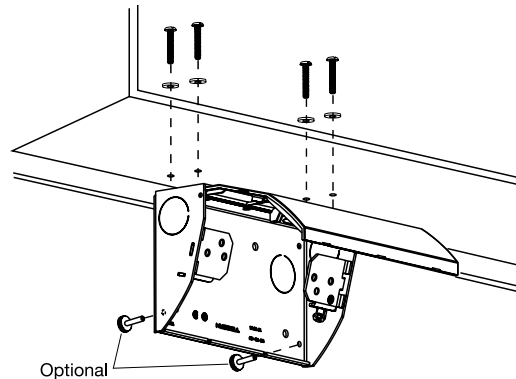

RU100W

RU200SS

Dimensions

Slim Box

GFCI Fit Box

Vertical Mount

Horizontal Mount

Dimensions in Inches (mm)