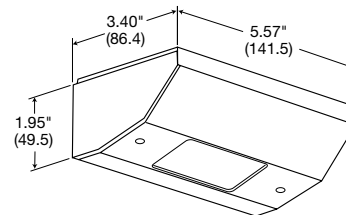

RU100W

RU200SS

Dimensions

Slim Box

GFCI Fit Box

Vertical Mount

Horizontal Mount

Dimensions in Inches (mm)