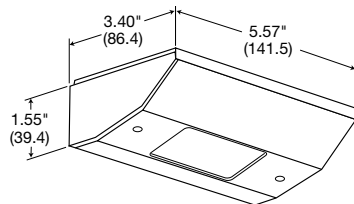

Description	Material	Catalog Number
Slim Box	Stainless Steel	RU100SS
	White Metal	RU100W
	White Nylon	RU170W*
GFCI Fit Box	Stainless Steel	RU200SS
	White Metal	RU200W
	White Nylon	RU270W*

Note: *Steel box with nylon cover.

RU100W

RU200SS

Dimensions

Slim Box

GFCI Fit Box

Vertical Mount

Horizontal Mount

Dimensions in Inches (mm)