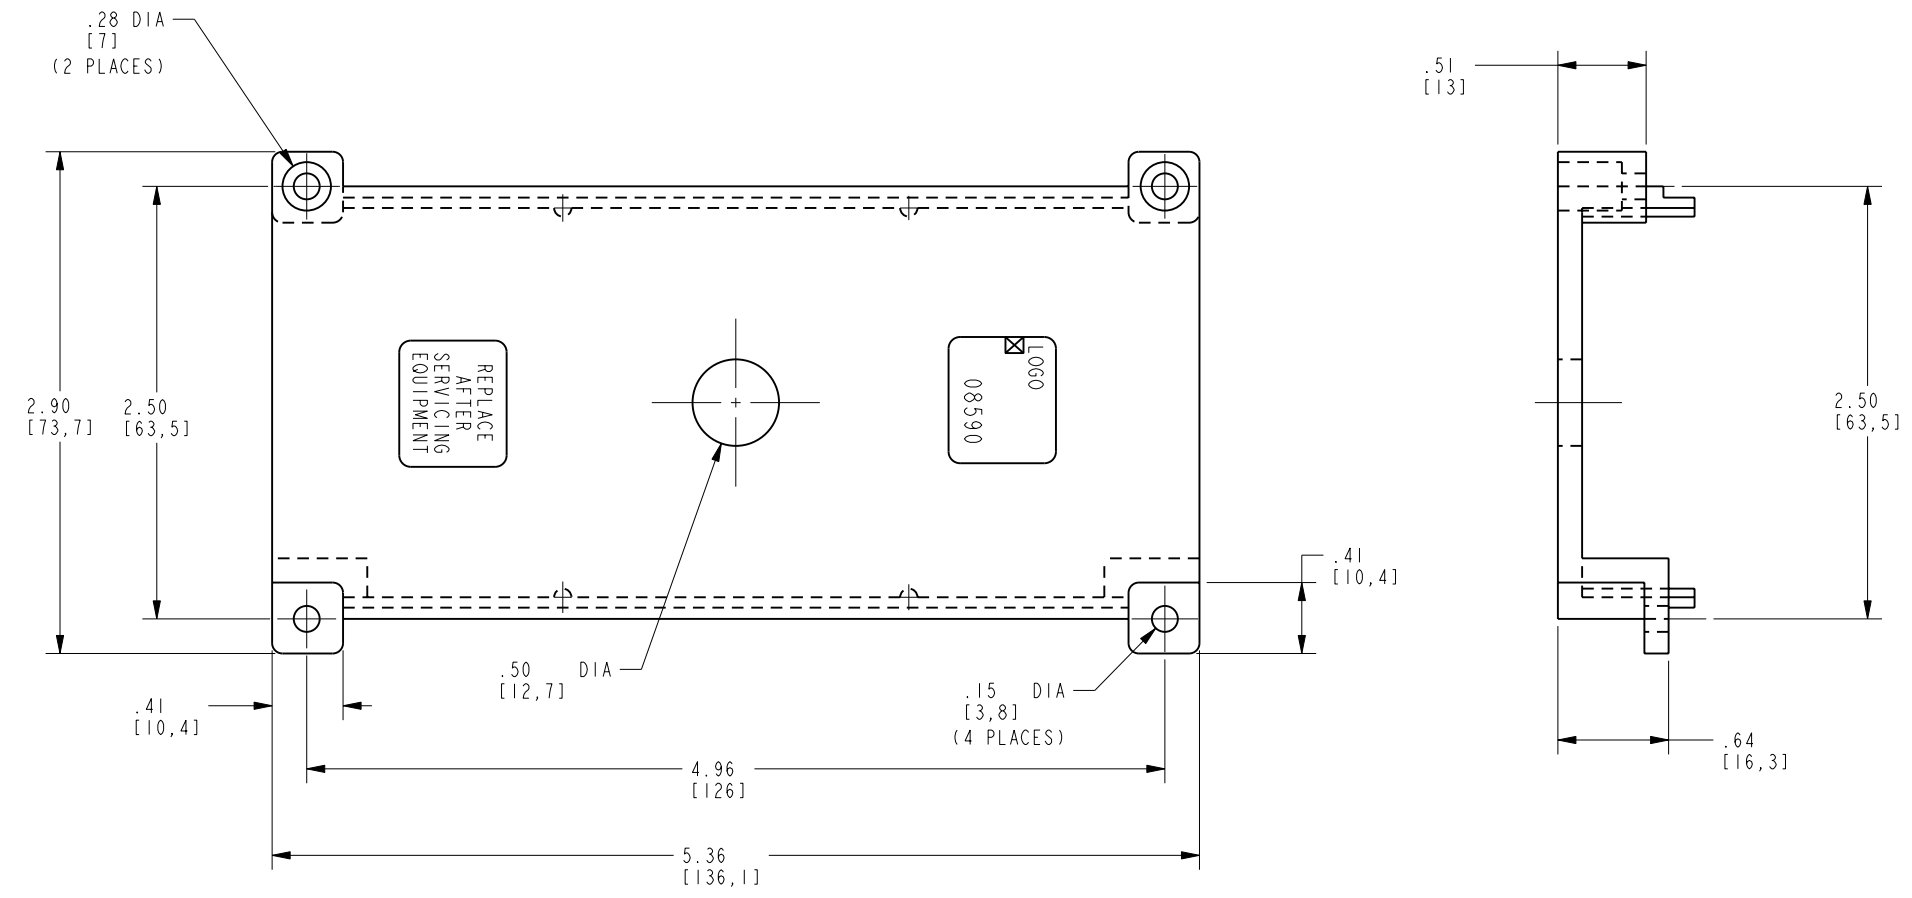

DRAWING NO.
30014574

REV	DATE	DESCRIPTION	ECO	BY	C'H'K.
A	4/15/2011 12:00:00 AM	SALES DRAWING CREATION	24171	MG	RM

D
C
B
A

NOTES:
1. DIMENSIONS IN BRACKETS [] DENOTES METRIC UNITS [SI UNITS] AND ARE ROUNDED TO THE NEAREST WHOLE NUMBER, UNLESS OTHERWISE SPECIFIED THESE UNITS SHALL BE USED FOR REFERENCE ONLY