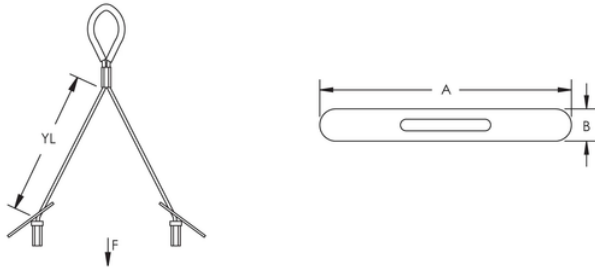

NVENT CADDY SPEED LINK Y-TOGGLE WITH EYELET EXTENSION, 1.5 MM WIRE, 11.8" Y-LENGTH

CATALOG NUMBER

SLD15Y300

CERTIFICATIONS

FEATURES

Attaches to clearance holes in a variety of structures or hanging devices

Ideal for supporting lighting fixtures

Y-design provides improved stability

PRODUCT ATTRIBUTES

Material: Steel

Finish: Electrogalvanized

Static Load Safety Factor: 5:1

Wire Rope Diameter: 1.5 mm

Wire Rope "Y" Length: 11.8"

A: 1.540"

B: 0.200"

ADDITIONAL PRODUCT DETAILS

nVent CADDY Speed Link locking device not included.

DIAGRAMS

WARNING

nVent products shall be installed and used only as indicated in nVent's product instruction sheets and training materials. Instruction sheets are available at www.nvent.com and from your nVent customer service representative. Improper installation, misuse, misapplication or other failure to completely follow nVent's instructions and warnings may cause product malfunction, property damage, serious bodily injury and death and/or void your warranty.