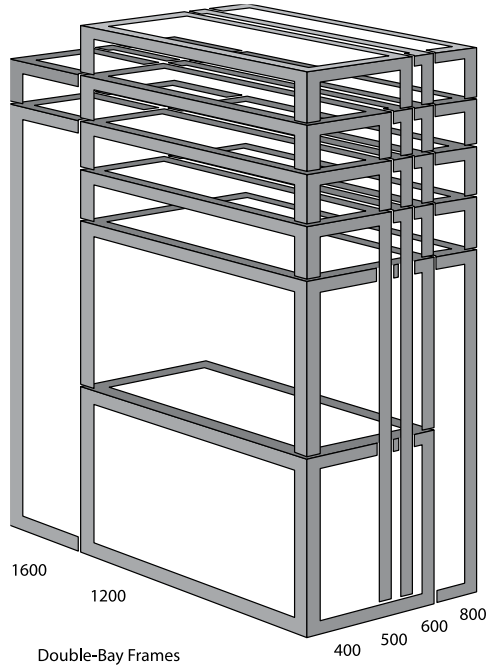

### Selection

A full range of sizes for single- and double-bay applications, PROLINE offers the broadest range of standard sizes in the industry.

Frame Type	Heights mm/in.	Widths mm/in.	Depths mm/in.
Single-Bay Frames	700	600 and 800	600
	1200	600 and 800	500
	1400	600 and 800	500, 600 and 800
	1600	600, 700 and 800	400, 500, 600 and 800
	1800	400, 600, 800 and 1000	400, 500, 600 and 800
	2000	400, 600, 700, 800 and 1000	400, 500, 600 and 800
	2200	600, 700, 800 and 1000	500, 600, 800 and 900
Double-Bay Frames	700	1200	600
	1600	1200	500, 600 and 800
	1800	1200, 1600 and 1800	400, 500, 600 and 800
	2000	1200 and 1600	400, 500, 600 and 800
	2200	1200	500, 600 and 800

**SINGLE-BAY FRAMES**

- 12 gauge, roll-formed frame sections for strength
- Flange on door and side openings deflect liquids away from the enclosure interior
- Rectangular frame holes are designed for metric cage nut fasteners
- Round frame holes allow numerous grounding locations using M5 thread-forming screws
- Access to both sides of frame mounting holes allows standard components to be easily installed
- Provisions for slide-in subpanel, rack mounting and accessory mounting
- Simple means for joining frames to create multiple-bay enclosures
- An open roll-formed profile design affords complete surface corrosion protection and assembly access
- Sealed mounting for all external accessories
- Finished with RAL 7035 textured gray polyester powder paint