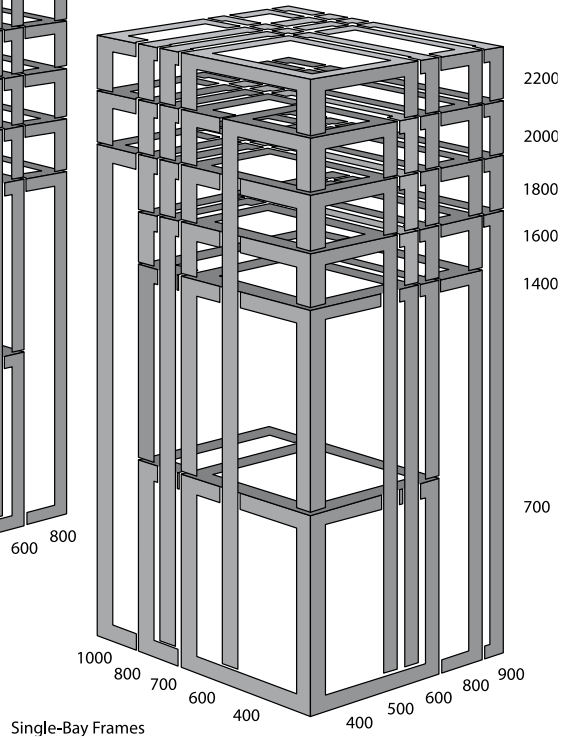

### Selection

A full range of sizes for single- and double-bay applications, PROLINE offers the broadest range of standard sizes in the industry.

Frame Type	Heights mm/in.	Widths mm/in.	Depths mm/in.
Single-Bay Frames	700	600 and 800	600
	1200	600 and 800	500
	1400	600 and 800	500, 600 and 800
	1600	600, 700 and 800	400, 500, 600 and 800
	1800	400, 600, 800 and 1000	400, 500, 600 and 800
	2000	400, 600, 700, 800 and 1000	400, 500, 600 and 800
	2200	600, 700, 800 and 1000	500, 600, 800 and 900
Double-Bay Frames	700	1200	600
	1600	1200	500, 600 and 800
	1800	1200, 1600 and 1800	400, 500, 600 and 800
	2000	1200 and 1600	400, 500, 600 and 800
	2200	1200	500, 600 and 800

**SINGLE-BAY FRAMES**

- 12 gauge, roll-formed frame sections for strength
- Flange on door and side openings deflect liquids away from the enclosure interior
- Rectangular frame holes are designed for metric cage nut fasteners
- Round frame holes allow numerous grounding locations using M5 thread-forming screws
- Access to both sides of frame mounting holes allows standard components to be easily installed
- Provisions for slide-in subpanel, rack mounting and accessory mounting
- Simple means for joining frames to create multiple-bay enclosures
- An open roll-formed profile design affords complete surface corrosion protection and assembly access
- Sealed mounting for all external accessories
- Finished with RAL 7035 textured gray polyester powder paint