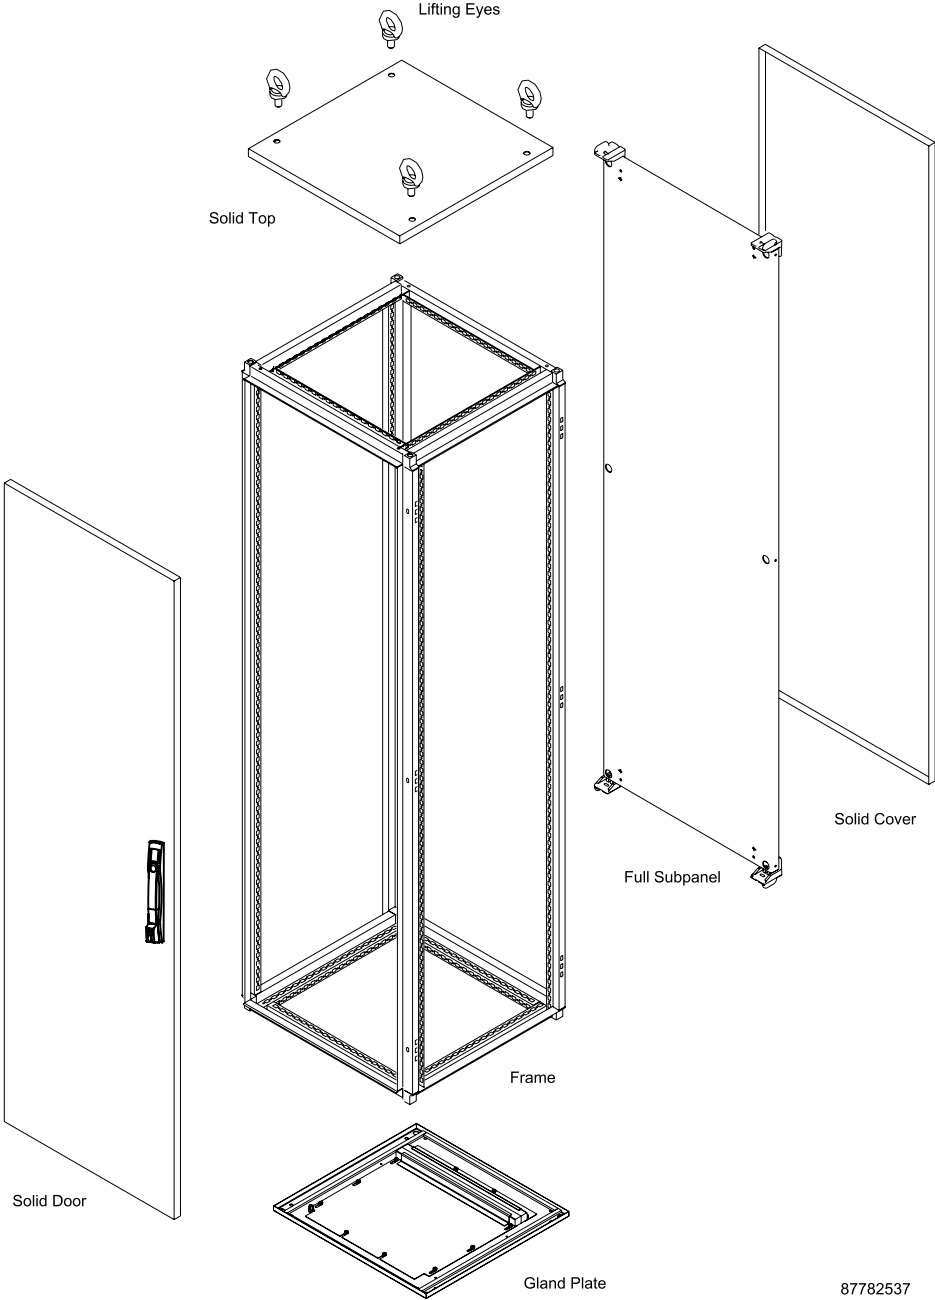

Standard Configuration

87782537