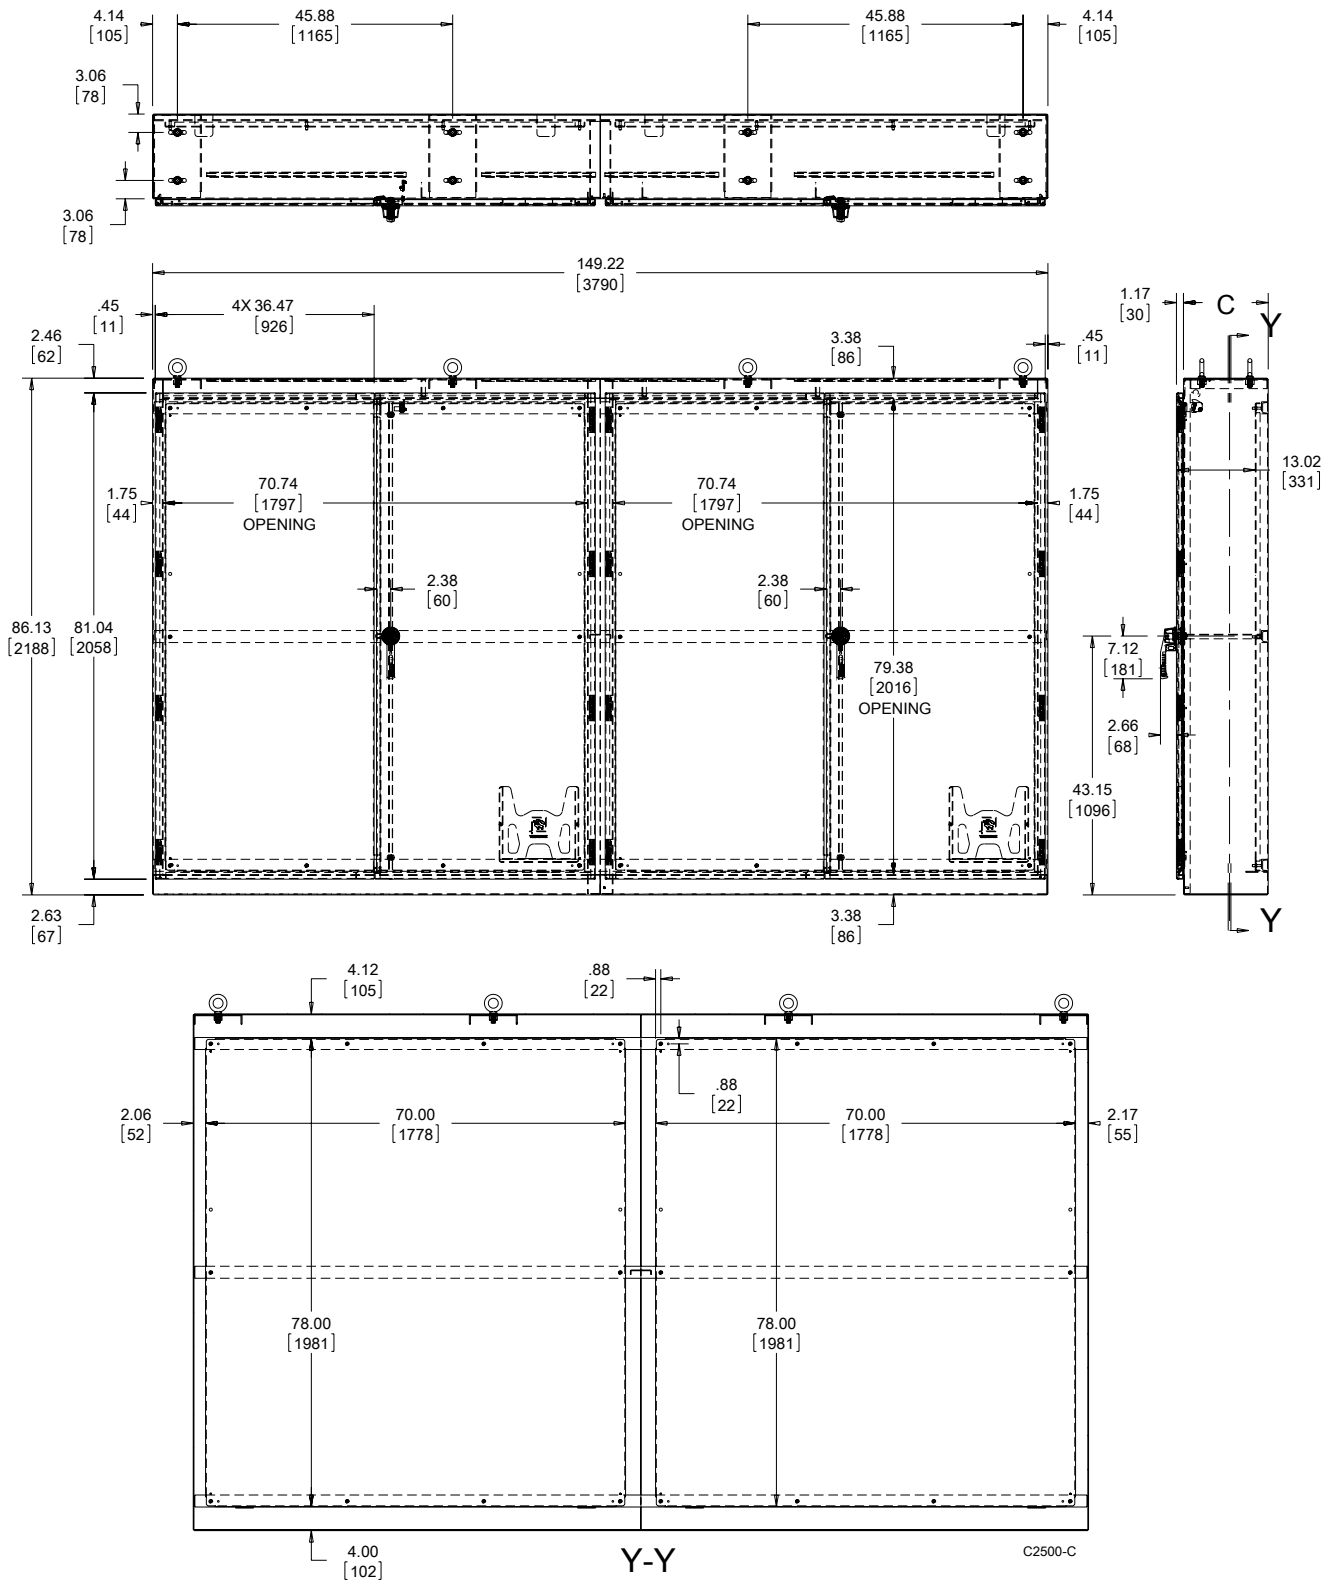

Four-Door Enclosure