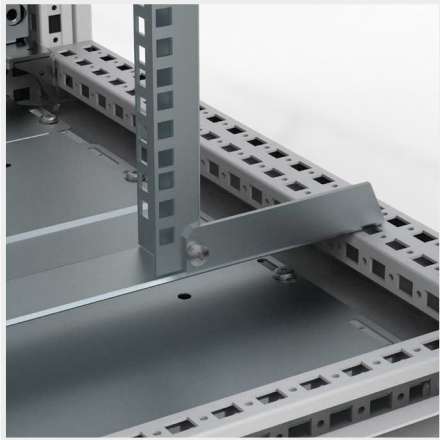

CIB

Profiles for 19" profiles fixing

Description: For fitting 19" vertical profiles CIP/CIPD in 600 mm and 800 mm wide enclosures. Fully adjustable in depth.

Material: 3 mm zinc plated steel.

Pack quantity: 2 profiles with mounting accessories.

W	Item no.
600	CIB600
800	CIB800