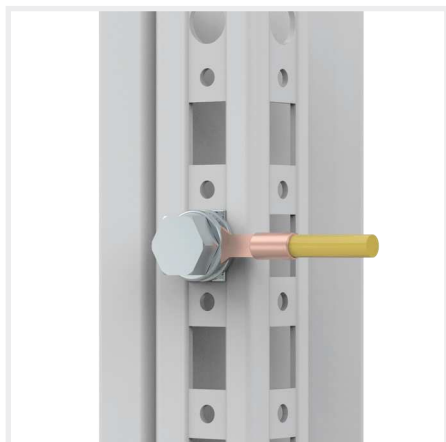

ECF

Earthing connections for frames

Description: Earthing connections for fixing the earthing straps and cables to the enclosure's frame.

Pack quantity: 10 sets.

Bolt size	CatalogNumber
M6	ECF06
M8	ECF08