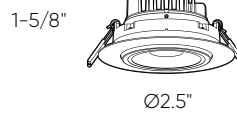

Model	Size	Watts	Delivered lumens	LED lumens	CRI	Color °T	Voltage
GMB2-CC	2"	8 W	725 lm	900 lm	90	2700, 3000, 3500, 4000, 5000 K	120 V
LEDDOWNG3-CC	3"	8 W	680 lm	750 lm			
LEDDOWNG4-CC	4"	8 W	680 lm	750 lm			
GMB4-CC	4"	11 W	810 lm	1000 lm			

Specifications

Every fixture includes a junction box with integrated dimmable driver
Can be daisy chained
Superior LED performance and lifespan
30° tilting, 360° rotation
Minimal heat emission
Aluminum construction
Switch-selectable CCT: 2700K/3000 K/3500 K/4000 K/5000 K
Low profile
40° beam spread
IC certification (suitable for direct contact with insulation)
Air-tight certified as per ASTM E283-04
JA8 Certified
Suitable for wet locations
Refer to website for dimmer compatibility
Ideal operating temperature: -20° to 40° C
FT6 rated cable
5-year warranty

Finish

- **BK** Black
- **SN** Satin Nickel (3" and 4" models only)
- **WH** White

Accessories

- **RFP-UNI**
  Universal rough-in plate (3" and 4" models)
- **RFP-GMB2**
  Rough-in plate (2" model)
- **RFP-46**
  Rough-in plate (3" and 4" models)

Note

Other color °T, finishes, and voltage options are available but may require MOQ's and longer lead times. Please contact your DALI representative for more information.

GMB2-CC