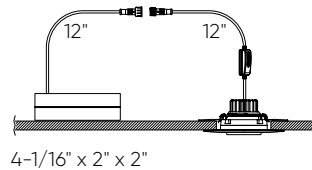

Model	Size	Watts	Delivered lumens	LED lumens	CRI	Color °T	Voltage
GMB2-CC	2"	8 W	725 lm	900 lm	90	2700, 3000, 3500, 4000, 5000 K	120 V
LEDDOWNG3-CC	3"	8 W	680 lm	750 lm			
LEDDOWNG4-CC	4"	8 W	680 lm	750 lm			
GMB4-CC	4"	11 W	810 lm	1000 lm			

Specifications

Every fixture includes a junction box with integrated dimmable driver
Can be daisy chained
Superior LED performance and lifespan
30° tilting, 360° rotation
Minimal heat emission
Aluminum construction
Switch-selectable CCT: 2700K/3000 K/3500 K/4000 K/5000 K
Low profile
40° beam spread
IC certification (suitable for direct contact with insulation)
Air-tight certified as per ASTM E283-04
JA8 Certified
Suitable for wet locations
Refer to website for dimmer compatibility
Ideal operating temperature: -20° to 40° C
FT6 rated cable
5-year warranty

Finish

- **BK** Black
- **SN** Satin Nickel (3" and 4" models only)
- **WH** White

Accessories

- **RFP-UNI**
  Universal rough-in plate (3" and 4" models)
- **RFP-GMB2**
  Rough-in plate (2" model)
- **RFP-46**
  Rough-in plate (3" and 4" models)

Note

Other color °T, finishes, and voltage options are available but may require MOQ's and longer lead times. Please contact your DALI representative for more information.

GMB2-CC