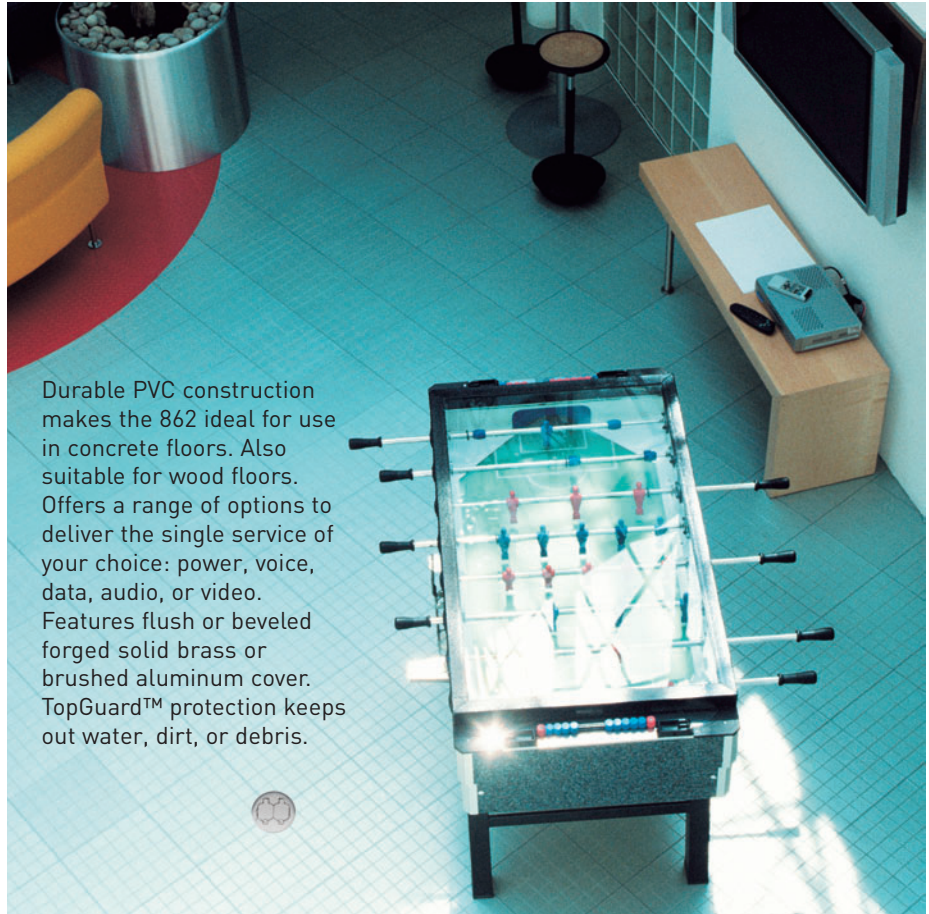

Durable PVC construction makes the 862 ideal for use in concrete floors. Also suitable for wood floors. Offers a range of options to deliver the single service of your choice: power, voice, data, audio, or video. Features flush or beveled forged solid brass or brushed aluminum cover. TopGuard™ protection keeps out water, dirt, or debris.

Perfect for wiring wide-open spaces in wood floors. Can be used in any wood-frame construction. Available in 1, 2, or 3-gang configurations. Delivers power, voice, data, audio, or video wherever they're needed. Now available with brushed aluminum, brass, or a range of nonmetallic covers to match décor. Includes TopGuard protection against water, dirt, and debris.

Delivers two services – power and data – in a single, compact floor box. Main area for power; side jack for data. Ideal for new construction. Designed to work with wood floors. Beveled installation features TopGuard protection.

Designed for wood floors and ideal for new construction or retrofits. Offers exclusive dual-service capacity in a single-gang floor box. An internal, removable divider lets you wire power and communication or A/V lines in a single box. Offers easy installation from above or below flooring. Includes TopGuard protection to keep box free from water, dirt, or debris.