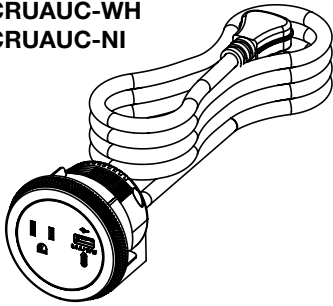

Warranty

One Year

RFPCRUAUC

RFPCUAUC

Ordering Information

RFPCRUAUC-BK
RFPCRUAUC-WH
RFPCRUAUC-NI

Receptacle & USB Unit – One (1) tamper-resistant (TR) receptacles and two (2) fast charging USB ports, one USB A and one USB C. 6' (1.83m) cord. Receptacles rated 15A, 125Vac. USB ports rated 5Vdc, 3.1A total. Overall dimensions 2 1/8" x 3" x 3" deep (54mm x 76mm.x.76mm). Requires a hole cut of 2 1/2" (64mm) diameter. Available in black (RFPCRUAUC-BK), white (RFPCRUAUC-WH) and nickel (RFPCRUAUC-NI).

RFPCRUAUC-BK10
RFPCRUAUC-WH10
RFPCRUAUC-NI10

Receptacle & USB Unit – One (1) tamper-resistant (TR) receptacles and two (2) fast charging USB ports, one USB A and one USB C. 10' (3.05m) cord. Receptacles rated 15A, 125Vac. USB ports rated 5Vdc, 3.1A total. Overall dimensions 2 1/8" x 3" x 3" deep (54mm x 76mm.x.76mm). Requires a hole cut of 2 1/2" (64mm) diameter. Available in black (RFPCRUAUC-BK10), white (RFPCRUAUC-WH10) and nickel (RFPCRUAUC-NI10).

RFPCUAUC-BK
RFPCUAUC-WH
RFPCUAUC-NI

USB Charging Unit – Two (2) fast charging USB ports, one USB A and one USB C. 6' (1.83m) cord. USB ports rated 5Vdc, 3.1A total. Overall dimensions 3 3/8" x 2" x 2" deep (86mm x 51mm.x.51mm). Requires a hole cut of 1 1/2" (38mm) diameter. Available in black (RFPCUAUC-BK), white (RFPCUAUC-WH) and nickel (RFPCUAUC-NI).

RFPCUAUC-BK10
RFPCUAUC-WH10
RFPCUAUC-NI10

USB Charging Unit – Two (2) fast charging USB ports, one USB A and one USB C. 10' (3.05m) cord. USB ports rated 5Vdc, 3.1A total. Overall dimensions 3 3/8" x 2" x 2" deep (86mm x 51mm.x.51mm). Requires a hole cut of 1 1/2" (38mm) diameter. Available in black (RFPCUAUC-BK10), white (RFPCUAUC-WH10) and nickel (RFPCUAUC-NI10).