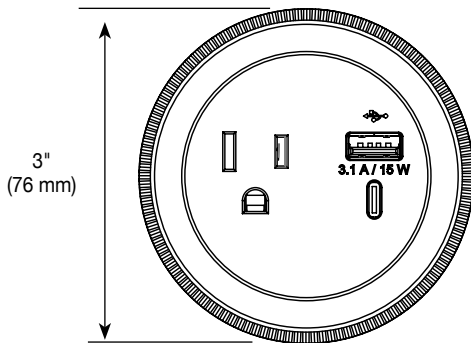

Warranty

One Year

RFPCRUAUC

RFPCUAUC

Ordering Information

RFPCRUAUC-BK
RFPCRUAUC-WH
RFPCRUAUC-NI

Receptacle & USB Unit – One (1) tamper-resistant (TR) receptacles and two (2) fast charging USB ports, one USB A and one USB C. 6' (1.83m) cord. Receptacles rated 15A, 125Vac. USB ports rated 5Vdc, 3.1A total. Overall dimensions 2 1/8" x 3" x 3" deep (54mm x 76mm.x.76mm). Requires a hole cut of 2 1/2" (64mm) diameter. Available in black (RFPCRUAUC-BK), white (RFPCRUAUC-WH) and nickel (RFPCRUAUC-NI).

RFPCRUAUC-BK10
RFPCRUAUC-WH10
RFPCRUAUC-NI10

Receptacle & USB Unit – One (1) tamper-resistant (TR) receptacles and two (2) fast charging USB ports, one USB A and one USB C. 10' (3.05m) cord. Receptacles rated 15A, 125Vac. USB ports rated 5Vdc, 3.1A total. Overall dimensions 2 1/8" x 3" x 3" deep (54mm x 76mm.x.76mm). Requires a hole cut of 2 1/2" (64mm) diameter. Available in black (RFPCRUAUC-BK10), white (RFPCRUAUC-WH10) and nickel (RFPCRUAUC-NI10).

RFPCUAUC-BK
RFPCUAUC-WH
RFPCUAUC-NI

USB Charging Unit – Two (2) fast charging USB ports, one USB A and one USB C. 6' (1.83m) cord. USB ports rated 5Vdc, 3.1A total. Overall dimensions 3 3/8" x 2" x 2" deep (86mm x 51mm.x.51mm). Requires a hole cut of 1 1/2" (38mm) diameter. Available in black (RFPCUAUC-BK), white (RFPCUAUC-WH) and nickel (RFPCUAUC-NI).

RFPCUAUC-BK10
RFPCUAUC-WH10
RFPCUAUC-NI10

USB Charging Unit – Two (2) fast charging USB ports, one USB A and one USB C. 10' (3.05m) cord. USB ports rated 5Vdc, 3.1A total. Overall dimensions 3 3/8" x 2" x 2" deep (86mm x 51mm.x.51mm). Requires a hole cut of 1 1/2" (38mm) diameter. Available in black (RFPCUAUC-BK10), white (RFPCUAUC-WH10) and nickel (RFPCUAUC-NI10).