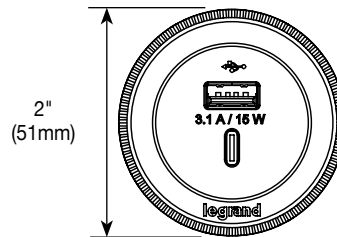

ELECTRICAL	
Electrical	Outlets rated 15A, 125Vac
Cord Set	6' (1.83m) or 10' (3.05m), SJT 14/3 right angle 5-15P
USB	5Vdc, 3.1A Shared
MECHANICAL	
Mounting	Mounts in vertical or horizontal position Any material 1/4" to 1 3/4" (6.4mm to 44mm) thick
ENVIRONMENTAL	
Operating Temperature	0°C to 65°C (32°F to 149°F)
Storage Temperature	-35°C to 85°C (-31°F to 185°F)

Warranty

One Year

RFPCRUAUC

RFPCUAUC

Ordering Information

RFPCRUAUC-BK
RFPCRUAUC-WH
RFPCRUAUC-NI

Receptacle & USB Unit – One (1) tamper-resistant (TR) receptacles and two (2) fast charging USB ports, one USB A and one USB C. 6' (1.83m) cord. Receptacles rated 15A, 125Vac. USB ports rated 5Vdc, 3.1A total. Overall dimensions 2 1/8" x 3" x 3" deep (54mm x 76mm.x.76mm). Requires a hole cut of 2 1/2" (64mm) diameter. Available in black (RFPCRUAUC-BK), white (RFPCRUAUC-WH) and nickel (RFPCRUAUC-NI).

RFPCRUAUC-BK10
RFPCRUAUC-WH10
RFPCRUAUC-NI10

Receptacle & USB Unit – One (1) tamper-resistant (TR) receptacles and two (2) fast charging USB ports, one USB A and one USB C. 10' (3.05m) cord. Receptacles rated 15A, 125Vac. USB ports rated 5Vdc, 3.1A total. Overall dimensions 2 1/8" x 3" x 3" deep (54mm x 76mm.x.76mm). Requires a hole cut of 2 1/2" (64mm) diameter. Available in black (RFPCRUAUC-BK10), white (RFPCRUAUC-WH10) and nickel (RFPCRUAUC-NI10).

RFPCUAUC-BK
RFPCUAUC-WH
RFPCUAUC-NI

USB Charging Unit – Two (2) fast charging USB ports, one USB A and one USB C. 6' (1.83m) cord. USB ports rated 5Vdc, 3.1A total. Overall dimensions 3 3/8" x 2" x 2" deep (86mm x 51mm.x.51mm). Requires a hole cut of 1 1/2" (38mm) diameter. Available in black (RFPCUAUC-BK), white (RFPCUAUC-WH) and nickel (RFPCUAUC-NI).