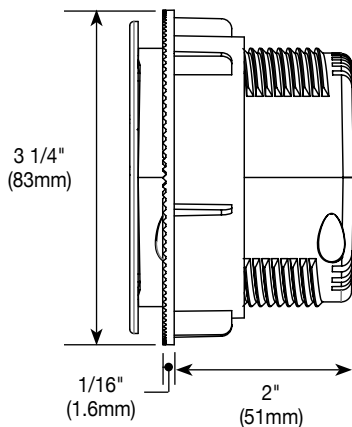

ELECTRICAL	
Electrical	Outlets rated 15A, 125Vac
Cord Set	6' (1.83m) or 10' (3.05m), SJT 14/3 right angle 5-15P
USB	5Vdc, 3.1A Shared
MECHANICAL	
Mounting	Mounts in vertical or horizontal position Any material 1/4" to 1 3/4" (6.4mm to 44mm) thick
ENVIRONMENTAL	
Operating Temperature	0°C to 65°C (32°F to 149°F)
Storage Temperature	-35°C to 85°C (-31°F to 185°F)

Warranty

One Year

RFPCRUAUC

RFPCUAUC

Ordering Information

RFPCRUAUC-BK
RFPCRUAUC-WH
RFPCRUAUC-NI

Receptacle & USB Unit – One (1) tamper-resistant (TR) receptacles and two (2) fast charging USB ports, one USB A and one USB C. 6' (1.83m) cord. Receptacles rated 15A, 125Vac. USB ports rated 5Vdc, 3.1A total. Overall dimensions 2 1/8" x 3" x 3" deep (54mm x 76mm.x.76mm). Requires a hole cut of 2 1/2" (64mm) diameter. Available in black (RFPCRUAUC-BK), white (RFPCRUAUC-WH) and nickel (RFPCRUAUC-NI).

RFPCRUAUC-BK10
RFPCRUAUC-WH10
RFPCRUAUC-NI10

Receptacle & USB Unit – One (1) tamper-resistant (TR) receptacles and two (2) fast charging USB ports, one USB A and one USB C. 10' (3.05m) cord. Receptacles rated 15A, 125Vac. USB ports rated 5Vdc, 3.1A total. Overall dimensions 2 1/8" x 3" x 3" deep (54mm x 76mm.x.76mm). Requires a hole cut of 2 1/2" (64mm) diameter. Available in black (RFPCRUAUC-BK10), white (RFPCRUAUC-WH10) and nickel (RFPCRUAUC-NI10).

RFPCUAUC-BK
RFPCUAUC-WH
RFPCUAUC-NI

USB Charging Unit – Two (2) fast charging USB ports, one USB A and one USB C. 6' (1.83m) cord. USB ports rated 5Vdc, 3.1A total. Overall dimensions 3 3/8" x 2" x 2" deep (86mm x 51mm.x.51mm). Requires a hole cut of 1 1/2" (38mm) diameter. Available in black (RFPCUAUC-BK), white (RFPCUAUC-WH) and nickel (RFPCUAUC-NI).