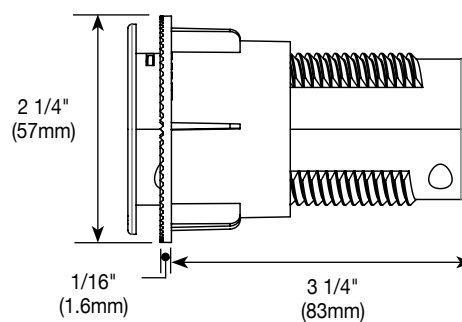

ELECTRICAL	
Electrical	Outlets rated 15A, 125Vac
Cord Set	6' (1.83m) or 10' (3.05m), SJT 14/3 right angle 5-15P
USB	5Vdc, 3.1A Shared
MECHANICAL	
Mounting	Mounts in vertical or horizontal position Any material 1/4" to 1 3/4" (6.4mm to 44mm) thick
ENVIRONMENTAL	
Operating Temperature	0°C to 65°C (32°F to 149°F)
Storage Temperature	-35°C to 85°C (-31°F to 185°F)

Warranty

One Year

RFPCRUAUC

RFPCUAUC

Ordering Information

RFPCRUAUC-BK
RFPCRUAUC-WH
RFPCRUAUC-NI

Receptacle & USB Unit – One (1) tamper-resistant (TR) receptacles and two (2) fast charging USB ports, one USB A and one USB C. 6' (1.83m) cord. Receptacles rated 15A, 125Vac. USB ports rated 5Vdc, 3.1A total. Overall dimensions 2 1/8" x 3" x 3" deep (54mm x 76mm.x.76mm). Requires a hole cut of 2 1/2" (64mm) diameter. Available in black (RFPCRUAUC-BK), white (RFPCRUAUC-WH) and nickel (RFPCRUAUC-NI).

RFPCRUAUC-BK10
RFPCRUAUC-WH10
RFPCRUAUC-NI10

Receptacle & USB Unit – One (1) tamper-resistant (TR) receptacles and two (2) fast charging USB ports, one USB A and one USB C. 10' (3.05m) cord. Receptacles rated 15A, 125Vac. USB ports rated 5Vdc, 3.1A total. Overall dimensions 2 1/8" x 3" x 3" deep (54mm x 76mm.x.76mm). Requires a hole cut of 2 1/2" (64mm) diameter. Available in black (RFPCRUAUC-BK10), white (RFPCRUAUC-WH10) and nickel (RFPCRUAUC-NI10).

RFPCUAUC-BK
RFPCUAUC-WH
RFPCUAUC-NI

USB Charging Unit – Two (2) fast charging USB ports, one USB A and one USB C. 6' (1.83m) cord. USB ports rated 5Vdc, 3.1A total. Overall dimensions 3 3/8" x 2" x 2" deep (86mm x 51mm.x.51mm). Requires a hole cut of 1 1/2" (38mm) diameter. Available in black (RFPCUAUC-BK), white (RFPCUAUC-WH) and nickel (RFPCUAUC-NI).