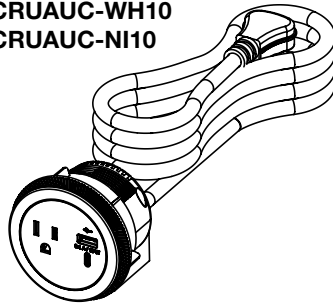

Warranty

One Year

RFPCRUAUC

RFPCUAUC

Ordering Information

RFPCRUAUC-BK
RFPCRUAUC-WH
RFPCRUAUC-NI

Receptacle & USB Unit – One (1) tamper-resistant (TR) receptacles and two (2) fast charging USB ports, one USB A and one USB C. 6' (1.83m) cord. Receptacles rated 15A, 125Vac. USB ports rated 5Vdc, 3.1A total. Overall dimensions 2 1/8" x 3" x 3" deep (54mm x 76mm.x.76mm). Requires a hole cut of 2 1/2" (64mm) diameter. Available in black (RFPCRUAUC-BK), white (RFPCRUAUC-WH) and nickel (RFPCRUAUC-NI).

RFPCRUAUC-BK10
RFPCRUAUC-WH10
RFPCRUAUC-NI10

Receptacle & USB Unit – One (1) tamper-resistant (TR) receptacles and two (2) fast charging USB ports, one USB A and one USB C. 10' (3.05m) cord. Receptacles rated 15A, 125Vac. USB ports rated 5Vdc, 3.1A total. Overall dimensions 2 1/8" x 3" x 3" deep (54mm x 76mm.x.76mm). Requires a hole cut of 2 1/2" (64mm) diameter. Available in black (RFPCRUAUC-BK10), white (RFPCRUAUC-WH10) and nickel (RFPCRUAUC-NI10).

RFPCUAUC-BK
RFPCUAUC-WH
RFPCUAUC-NI

USB Charging Unit – Two (2) fast charging USB ports, one USB A and one USB C. 6' (1.83m) cord. USB ports rated 5Vdc, 3.1A total. Overall dimensions 3 3/8" x 2" x 2" deep (86mm x 51mm.x.51mm). Requires a hole cut of 1 1/2" (38mm) diameter. Available in black (RFPCUAUC-BK), white (RFPCUAUC-WH) and nickel (RFPCUAUC-NI).

RFPCUAUC-BK10
RFPCUAUC-WH10
RFPCUAUC-NI10

USB Charging Unit – Two (2) fast charging USB ports, one USB A and one USB C. 10' (3.05m) cord. USB ports rated 5Vdc, 3.1A total. Overall dimensions 3 3/8" x 2" x 2" deep (86mm x 51mm.x.51mm). Requires a hole cut of 1 1/2" (38mm) diameter. Available in black (RFPCUAUC-BK10), white (RFPCUAUC-WH10) and nickel (RFPCUAUC-NI10).