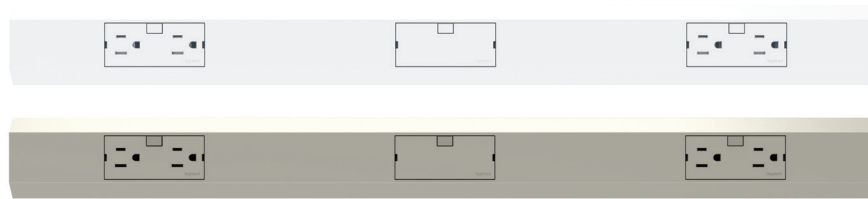

Linear LED Lights

USB Charging Outlet with Tablet Cradle

Digital Music Kit

Outlet Module

UNDERNEATH Hidden below the cabinets you'll find smart ideas. Innovative lighting options, plenty of power, USB outlets, and BlueTooth™ audio are all close at hand.

LOOKING UP A view from below reveals how the adorne collection tucks neatly away, offering tons of convenience while hiding underneath your cabinets.

THE ULTIMATE KITCHEN BEAUTY KIT.

The adorne Under-Cabinet Lighting System brings an array of modular components that swap out so easily, you'll want to reconfigure whenever the mood strikes. From speakers and smartphone docks to lighting and outlets, there's a world of possibilities to choose from with these high-tech, highly convenient building blocks. Available in white and titanium finishes.

UNDER-CABINET LIGHTING

● **Linear Lights:** For consistent, continuous task lighting.

LED Slimline Light: A low-profile, continuous lighting option.

● **Modular Tracks:** The nerve center that tucks away out of sight. Available in four sizes.

● **USB Module**
A handy charging outlet to power today's devices.

● **Tamper-Resistant Outlet Module**
Convenient power snaps in where you need it.

● **Mobile Cradle**
Because recharging doesn't have to look sloppy.