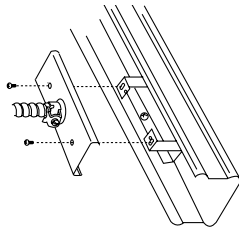

3043GE

3048R

3051LE

3036HE

Wire Capacity with Surge Device			
THHN/THWN	O.D. in/mm	40%FILL	
6 AWG	.257/6.5	15	
8 AWG	.218/5.5	21	
10 AWG	.183/4.9	43	
12 AWG	.122/3.1	68	
14 AWG	.105/2.7	92	

60 Woodlawn Street West Hartford, CT 06110